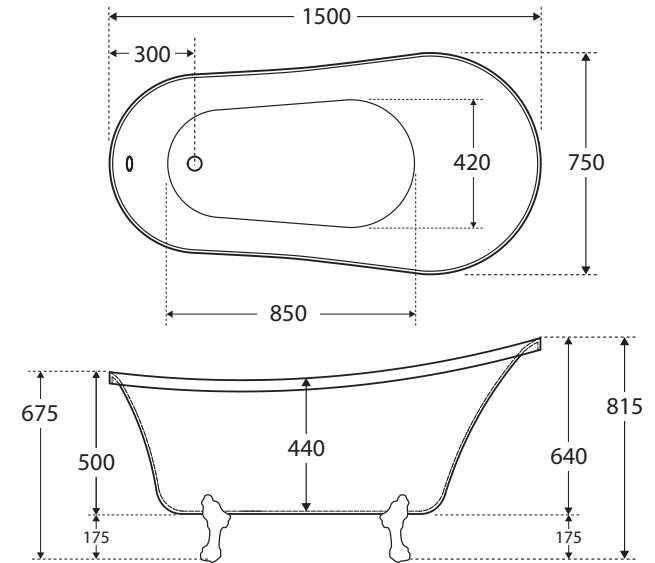

Clawfoot

FREESTANDING ACRYLIC BATH, 1500MM

Features

- Freestanding style on lion claw feet
- Traditional slipper shape with a rolled top edge
- Gloss white, UV stabilised sanitary-grade acrylic
- Inbuilt steel support frame
- Adjustable steel legs
- Chrome waste & overflow included with bath
- Capacity: 180L
- Net weight: 33kg
- Gross weight: 43kg

While we aim to ensure specifications are correct at the time of publication, Fienza reserves the right to make modifications without prior notice. Physical colour may vary from image shown. All measurements are shown in millimetres. Always use physical product measurements for mark-ups and roughing-in as the technical drawing may differ from actual product received.