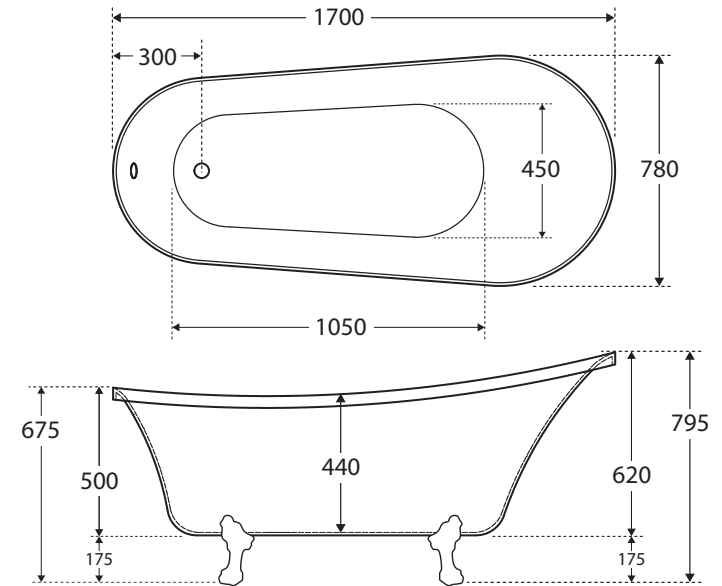

Clawfoot

FREESTANDING ACRYLIC BATH, 1700MM

Features

- Freestanding style on lion claw feet
- Traditional slipper shape with a rolled top edge
- Gloss white, UV stabilised sanitary-grade acrylic
- Inbuilt steel support frame
- Adjustable steel legs
- Chrome waste & overflow included with bath
- Capacity: 210L
- Net weight: 40kg
- Gross weight: 52kg

While we aim to ensure specifications are correct at the time of publication, Fienza reserves the right to make modifications without prior notice. Physical colour may vary from image shown. All measurements are shown in millimetres. Always use physical product measurements for mark-ups and roughing-in as the technical drawing may differ from actual product received.