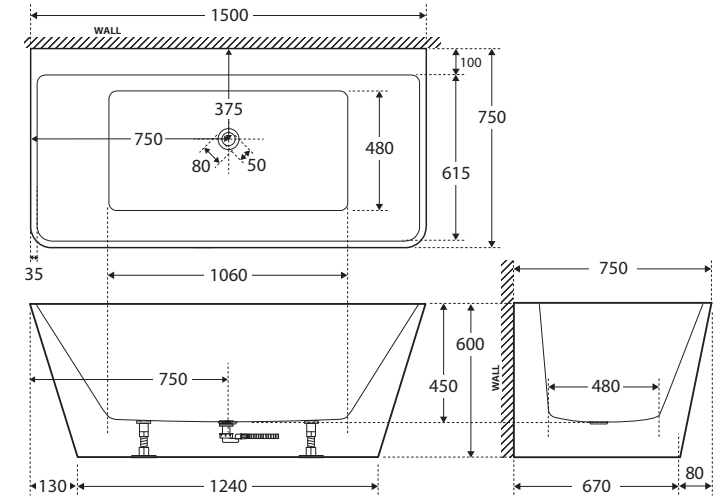

Delta

BACK-TO-WALL ACRYLIC BATH, 1500MM

Features

- Back-to-wall style
- UV stabilised sanitary-grade acrylic
- Inbuilt steel support frame
- Adjustable steel legs
- No overflow
- Chrome waste included with bath
- Gross weight: 46kg

While we aim to ensure specifications are correct at the time of publication, Fienza reserves the right to make modifications without prior notice. Physical colour may vary from image shown. All measurements are shown in millimetres. Always use physical product measurements for mark-ups and roughing-in as the technical drawing may differ from actual product received.