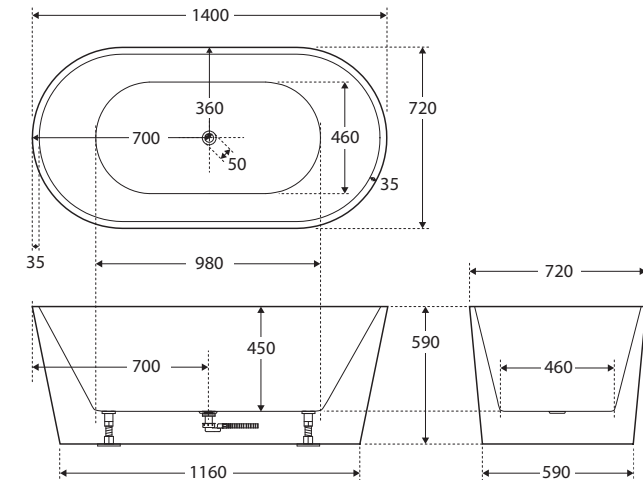

## FREESTANDING ACRYLIC BATH, 1400MM

### Features

- Modern, slim edge design
- Freestanding style
- UV stabilised sanitary-grade acrylic
- Inbuilt steel support frame
- Adjustable steel legs
- No overflow
- Chrome waste included with bath
- Net weight: 37kg
- Gross weight: 44kg

While we aim to ensure specifications are correct at the time of publication, Fienza reserves the right to make modifications without prior notice. Physical colour may vary from image shown. All measurements are shown in millimetres. Always use physical product measurements for mark-ups and roughing-in as the technical drawing may differ from actual product received.