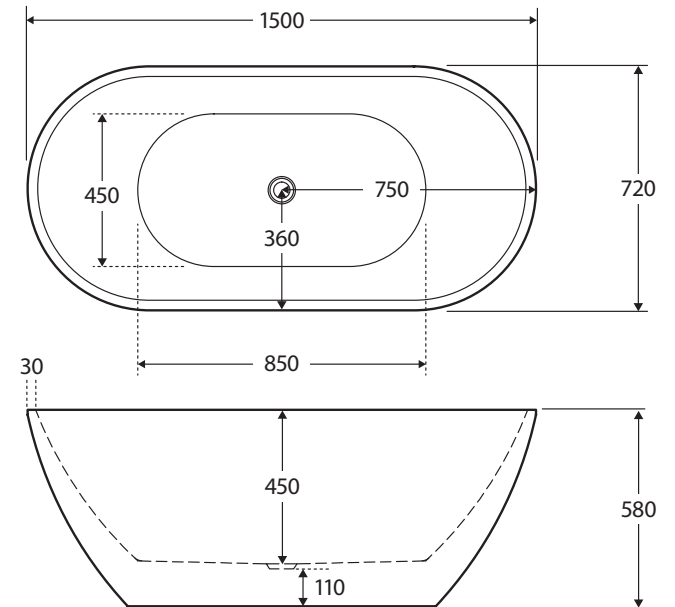

## FREESTANDING ACRYLIC BATH, 1500MM

### Features

- Freestanding style
- Made from UV stabilised sanitary-grade acrylic
- Inbuilt steel support frame
- Adjustable steel legs
- No overflow
- Chrome waste included with bath
- Capacity: 260L
- Net weight: 34kg
- Gross weight: 40kg