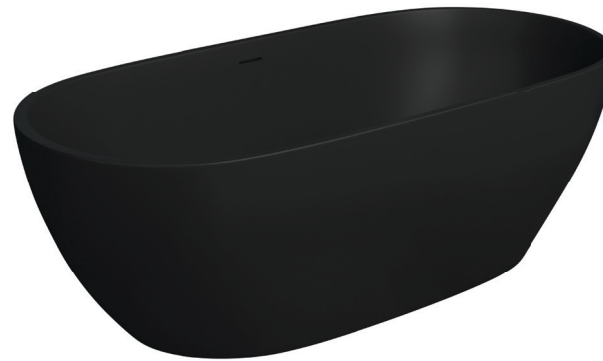

Luciana®

CAST STONE SOLID SURFACE BATH, 1690MM

Features

- Opulent wide width
- Freestanding style
- Easy to clean
- Includes overflow
- Matte black waste included with bath
- Capacity: 305L
- Net weight: 195kg
- Gross weight: 220kg

Installation Warning: Floor preparation may be required for off-centre waste positions. Please discuss with your builder/plumber before tiling and waterproofing your bathroom.

Available in

Matte Black
ST11-1700B