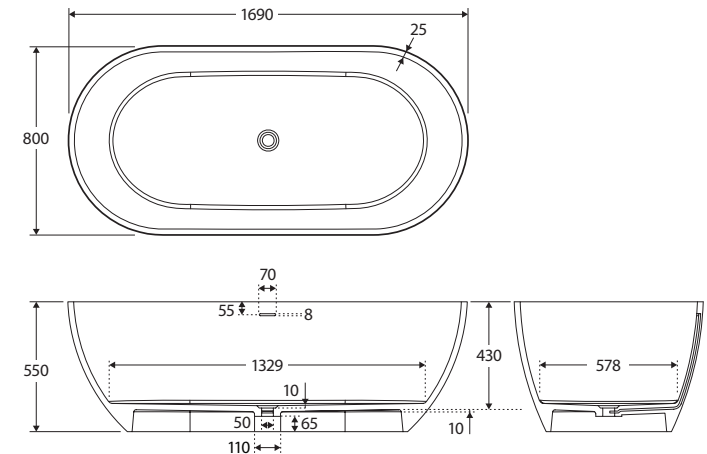

Luciana®

CAST STONE SOLID SURFACE BATH, 1690MM

Features

- Opulent wide width
- Freestanding style
- Easy to clean
- Includes overflow
- Matte black waste included with bath
- Capacity: 305L
- Net weight: 195kg
- Gross weight: 220kg

Installation Warning: Floor preparation may be required for off-centre waste positions. Please discuss with your builder/plumber before tiling and waterproofing your bathroom.

Available in

Matte Black
ST11-1700B

Cleaning & Care

- Wipe with a clean, soft cloth and mild soapy water or non-abrasive bathroom cleaner. Test in an inconspicuous area before cleaning the whole bath.
- Avoid placing hot objects, such as hair straighteners, on any surface as these will cause discolouration and marking.
- Spills of hair dye, after-shave lotion, nail polish and remover, aerosol spray and other harsh chemicals should be removed immediately to prevent damage and discolouration. Clean immediately with mild soapy water using a clean, soft cloth.
- Please find more information in the Care Guide for this product online at [fienza.com.au](https://www.fienza.com.au)

While we aim to ensure specifications are correct at the time of publication, Fienza reserves the right to make modifications without prior notice. Physical colour may vary from image shown. All measurements are shown in millimetres. Always use physical product measurements for mark-ups and roughing-in as the technical drawing may differ from actual product received.