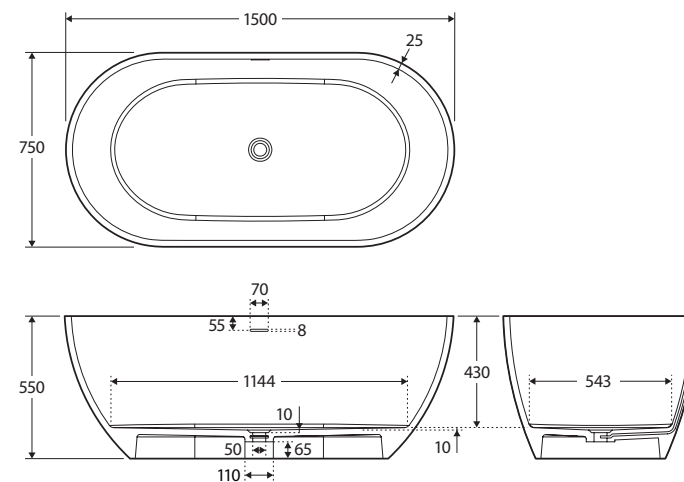

## CAST STONE SOLID SURFACE BATH, 1500MM

### Features

- Opulent wide width
- Freestanding style
- Easy to clean
- Includes overflow
- Matte black waste included with bath
- Capacity: 270L
- Net weight: 140kg
- Gross weight: 155kg

**Installation Warning:** Floor preparation may be required for off-centre waste positions. Please discuss with your builder/plumber before tiling and waterproofing your bathroom.