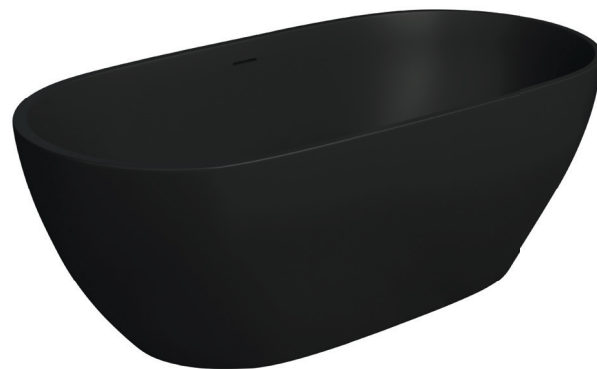

## CAST STONE SOLID SURFACE BATH, 1500MM

### Features

- Opulent wide width
- Freestanding style
- Easy to clean
- Includes overflow
- Matte black waste included with bath
- Capacity: 270L
- Net weight: 140kg
- Gross weight: 155kg

**Installation Warning:** Floor preparation may be required for off-centre waste positions. Please discuss with your builder/plumber before tiling and waterproofing your bathroom.

### Available in

Matte Black  
**ST11-B**