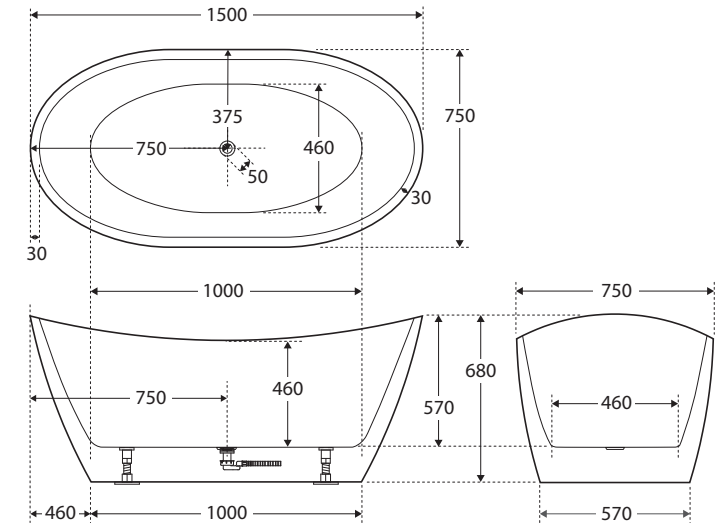

Paola

FREESTANDING ACRYLIC BATH, 1500MM

Features

- Modern, slim edge design
- Freestanding style
- UV stabilised sanitary-grade acrylic
- Inbuilt steel support frame
- Adjustable steel legs
- No overflow
- Chrome waste included with bath
- Net weight: 36kg
- Gross weight: 44kg

While we aim to ensure specifications are correct at the time of publication, Fienza reserves the right to make modifications without prior notice. Physical colour may vary from image shown. All measurements are shown in millimetres. Always use physical product measurements for mark-ups and roughing-in as the technical drawing may differ from actual product received.