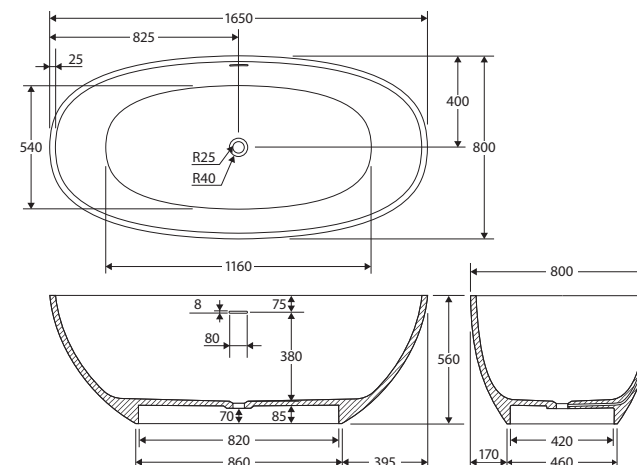

## CAST STONE SOLID SURFACE BATH, 1650MM

### Features

- Freestanding style
- Easy to clean
- Integrated overflow
- Chrome pull-out/pop-up waste included
- Capacity: 300 L
- Net weight: 140 kg
- Gross weight: 180 kg

**Installation Warning:** Floor preparation may be required for off-centre waste positions. Please discuss with your builder/plumber before tiling and waterproofing your bathroom.

While we aim to ensure specifications are correct at the time of publication, Fienza reserves the right to make modifications without prior notice. Physical colour may vary from image shown. All measurements are shown in millimetres. Always use physical product measurements for mark-ups and roughing-in as the technical drawing may differ from actual product received.