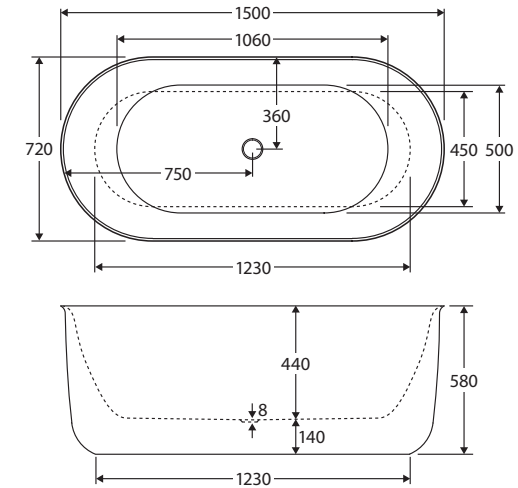

Windsor

FREESTANDING ACRYLIC BATH, 1500MM

Features

- Modern vintage style
- Freestanding design
- Chrome pop-up/pull-out waste included
- Made from UV stabilised premium sanitary-grade acrylic with Lucite MMA
- No overflow
- Built-in steel support frame
- Adjustable self-supporting feet
- Fill capacity: 220L
- Net weight: 38 kg
- Gross weight: 44 kg

While we aim to ensure specifications are correct at the time of publication, Fienza reserves the right to make modifications without prior notice. Physical colour may vary from image shown. All measurements are shown in millimetres. Always use physical product measurements for mark-ups and roughing-in as the technical drawing may differ from actual product received.