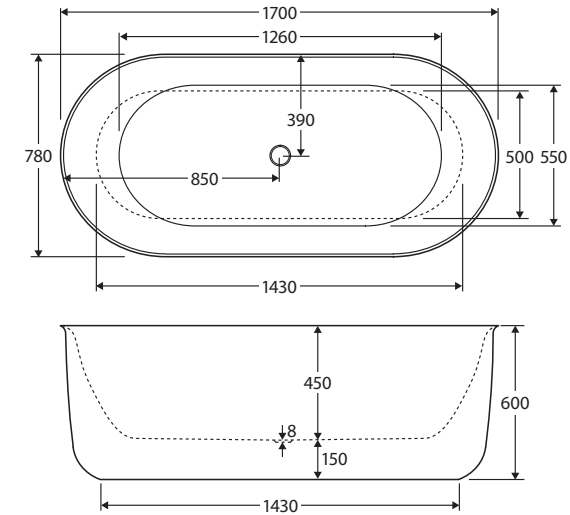

## FREESTANDING ACRYLIC BATH, 1700MM

### Features

- Modern vintage style
- Freestanding design
- Chrome pop-up/pull-out waste included
- Made from UV stabilised premium sanitary-grade acrylic with Lucite MMA
- No overflow
- Built-in steel support frame
- Adjustable self-supporting feet
- Fill capacity: 290L
- Net weight: 42 kg
- Gross weight: 49 kg

While we aim to ensure specifications are correct at the time of publication, Fienza reserves the right to make modifications without prior notice. Physical colour may vary from image shown. All measurements are shown in millimetres. Always use physical product measurements for mark-ups and roughing-in as the technical drawing may differ from actual product received.