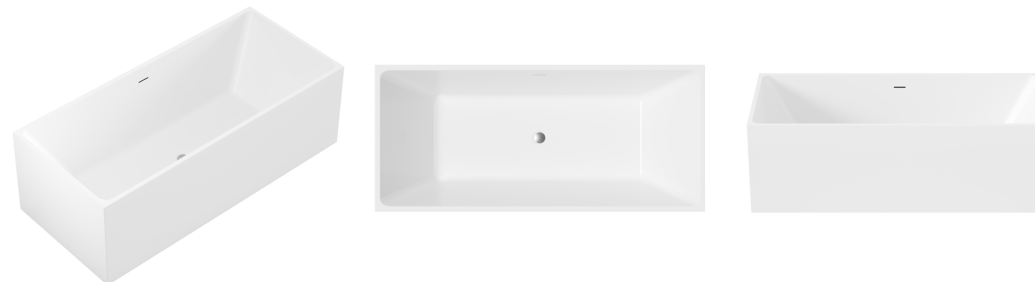

CUBE 160CM FREESTANDING BATH

Code: CB160WA

- Double-skin Sanity grade acrylic sheets
- Reinforced with High-quality fiberglass
- Durable, easy to clean and retains heat
- High Stability whilst being light in weight for installation.
- Adjustable self-supporting feet
- Designed for easy installation
- Drain and overflow assembly included
- Integrated overflow
- Includes Pop-up waste

Pop-Up Plug Waste Options

All dimensions stated are nominal sizes. Variations may occur during manufacturing, and care should be taken to check sizing before installation as measurements/drawing specifications are a guide only and subject to change without notice.