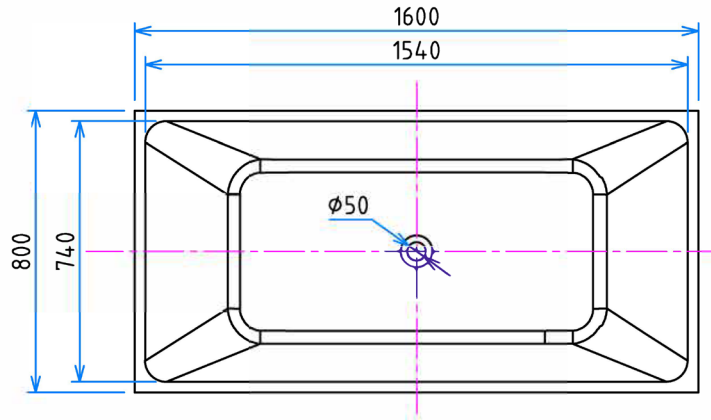

CUBE 160CM FREESTANDING BATH

Code: CB160WA

- Double-skin Sanity grade acrylic sheets
- Reinforced with High-quality fiberglass
- Durable, easy to clean and retains heat
- High Stability whilst being light in weight for installation.
- Adjustable self-supporting feet
- Designed for easy installation
- Drain and overflow assembly included
- Integrated overflow
- Includes Pop-up waste

Pop-Up Plug Waste Options

All dimensions stated are nominal sizes. Variations may occur during manufacturing, and care should be taken to check sizing before installation as measurements/drawing specifications are a guide only and subject to change without notice.