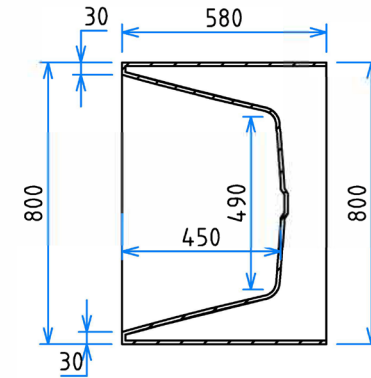

CUBE 160CM FREESTANDING BATH

Code: CB160WA

- Double-skin Sanity grade acrylic sheets
- Reinforced with High-quality fiberglass
- Durable, easy to clean and retains heat
- High Stability whilst being light in weight for installation.
- Adjustable self-supporting feet
- Designed for easy installation
- Drain and overflow assembly included
- Integrated overflow
- Includes Pop-up waste

Pop-Up Plug Waste Options

All dimensions stated are nominal sizes. Variations may occur during manufacturing, and care should be taken to check sizing before installation as measurements/drawing specifications are a guide only and subject to change without notice.