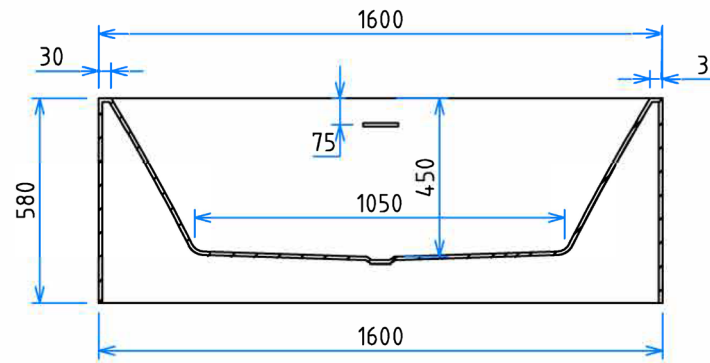

CUBE 160CM FREESTANDING BATH

Code: CB160WA

- Double-skin Sanity grade acrylic sheets
- Reinforced with High-quality fiberglass
- Durable, easy to clean and retains heat
- High Stability whilst being light in weight for installation.
- Adjustable self-supporting feet
- Designed for easy installation
- Drain and overflow assembly included
- Integrated overflow
- Includes Pop-up waste

Pop-Up Plug Waste Options

All dimensions stated are nominal sizes. Variations may occur during manufacturing, and care should be taken to check sizing before installation as measurements/drawing specifications are a guide only and subject to change without notice.