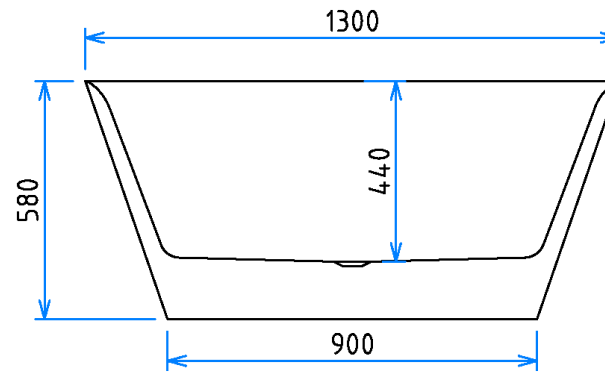

GALAXY OVAL 130CM FREESTANDING BATH

Code: GB130WHO

- Double-skin Sanity grade acrylic sheets
- Reinforced with High-quality fiberglass
- Durable, easy to clean and retains heat
- High Stability whilst being light in weight for installation.
- Adjustable self-supporting feet
- Designed for easy installation
- Drain and overflow assembly included
- Integrated overflow
- Includes Pop-up waste

Pop-Up Plug Waste Options

All dimensions stated are nominal sizes. Variations may occur during manufacturing, and care should be taken to check sizing before installation as measurements/drawing specifications are a guide only and subject to change without notice.