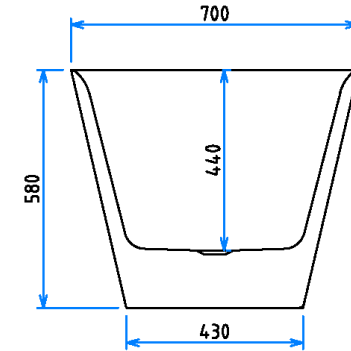

GALAXY OVAL 130CM FREESTANDING BATH

Code: GB130WHO

- Double-skin Sanity grade acrylic sheets
- Reinforced with High-quality fiberglass
- Durable, easy to clean and retains heat
- High Stability whilst being light in weight for installation.
- Adjustable self-supporting feet
- Designed for easy installation
- Drain and overflow assembly included
- Integrated overflow
- Includes Pop-up waste

Pop-Up Plug Waste Options

All dimensions stated are nominal sizes. Variations may occur during manufacturing, and care should be taken to check sizing before installation as measurements/drawing specifications are a guide only and subject to change without notice.