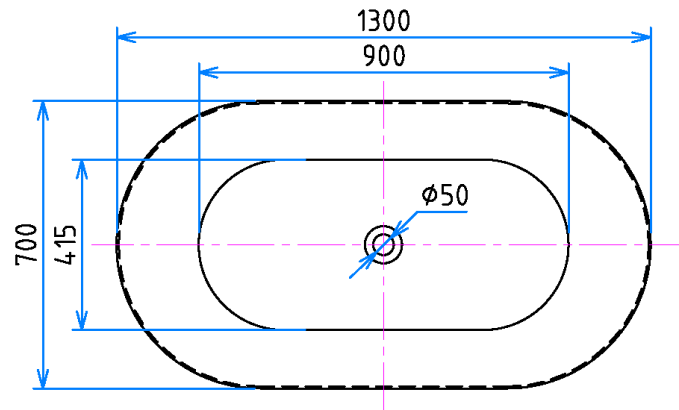

GALAXY OVAL 130CM FREESTANDING BATH

Code: GB130WHO

- Double-skin Sanity grade acrylic sheets
- Reinforced with High-quality fiberglass
- Durable, easy to clean and retains heat
- High Stability whilst being light in weight for installation.
- Adjustable self-supporting feet
- Designed for easy installation
- Drain and overflow assembly included
- Integrated overflow
- Includes Pop-up waste

Pop-Up Plug Waste Options

All dimensions stated are nominal sizes. Variations may occur during manufacturing, and care should be taken to check sizing before installation as measurements/drawing specifications are a guide only and subject to change without notice.