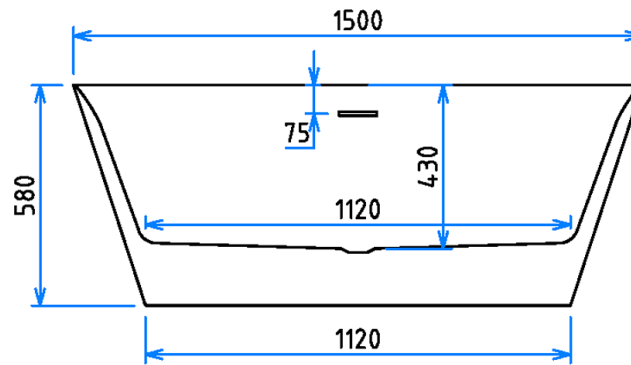

# GALAXY OVAL 150CM FREESTANDING BATH

Code: GB150WHO

- Double-skin Sanity grade acrylic sheets
- Reinforced with High-quality fiberglass
- Durable, easy to clean and retains heat
- High Stability whilst being light in weight for installation.
- Adjustable self-supporting feet
- Designed for easy installation
- Drain and overflow assembly included
- Integrated overflow
- Includes Pop-up waste

## Pop-Up Plug Waste Options

All dimensions stated are nominal sizes. Variations may occur during manufacturing, and care should be taken to check sizing before installation as measurements/drawing specifications are a guide only and subject to change without notice.