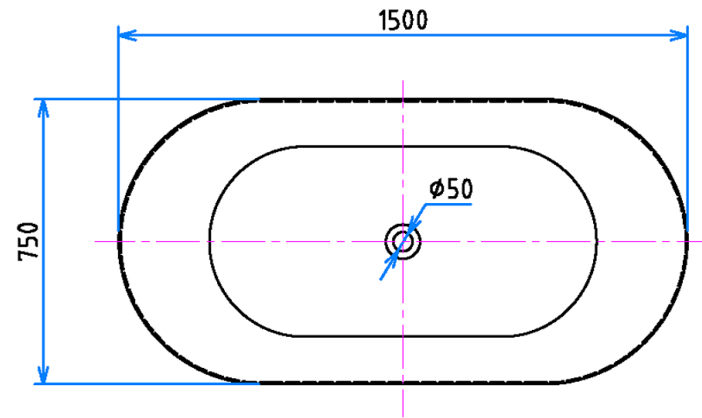

# GALAXY OVAL 150CM FREESTANDING BATH

Code: GB150WHO

- Double-skin Sanity grade acrylic sheets
- Reinforced with High-quality fiberglass
- Durable, easy to clean and retains heat
- High Stability whilst being light in weight for installation.
- Adjustable self-supporting feet
- Designed for easy installation
- Drain and overflow assembly included
- Integrated overflow
- Includes Pop-up waste

## Pop-Up Plug Waste Options

All dimensions stated are nominal sizes. Variations may occur during manufacturing, and care should be taken to check sizing before installation as measurements/drawing specifications are a guide only and subject to change without notice.