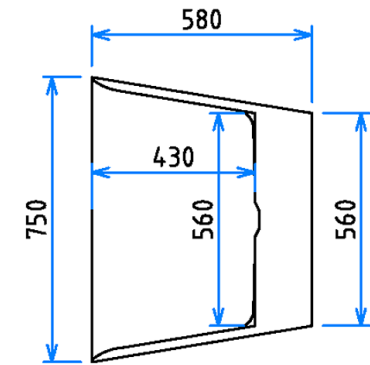

# GALAXY OVAL 150CM FREESTANDING BATH

Code: GB150WHO

- Double-skin Sanity grade acrylic sheets
- Reinforced with High-quality fiberglass
- Durable, easy to clean and retains heat
- High Stability whilst being light in weight for installation.
- Adjustable self-supporting feet
- Designed for easy installation
- Drain and overflow assembly included
- Integrated overflow
- Includes Pop-up waste

## Pop-Up Plug Waste Options

All dimensions stated are nominal sizes. Variations may occur during manufacturing, and care should be taken to check sizing before installation as measurements/drawing specifications are a guide only and subject to change without notice.