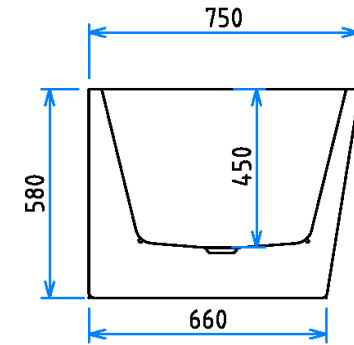

MADRID LEFT-HAND 160CM FREESTANDING BATH

Code: MAD1600WHLH

- Double-skin Sanity grade acrylic sheets
- Reinforced with High-quality fiberglass
- Durable, easy to clean and retains heat
- High Stability whilst being light in weight for installation.
- Adjustable self-supporting feet
- Designed for easy installation
- Drain and overflow assembly included
- Integrated overflow
- Includes Pop-up waste

Pop-Up Plug Waste Options

All dimensions stated are nominal sizes. Variations may occur during manufacturing, and care should be taken to check sizing before installation as measurements/drawing specifications are a guide only and subject to change without notice.