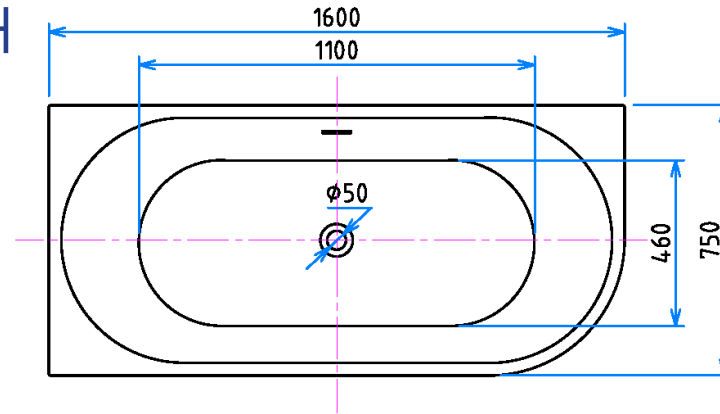

MADRID LEFT-HAND 160CM FREESTANDING BATH

Code: MAD1600WHLH

- Double-skin Sanity grade acrylic sheets
- Reinforced with High-quality fiberglass
- Durable, easy to clean and retains heat
- High Stability whilst being light in weight for installation.
- Adjustable self-supporting feet
- Designed for easy installation
- Drain and overflow assembly included
- Integrated overflow
- Includes Pop-up waste

Pop-Up Plug Waste Options

All dimensions stated are nominal sizes. Variations may occur during manufacturing, and care should be taken to check sizing before installation as measurements/drawing specifications are a guide only and subject to change without notice.