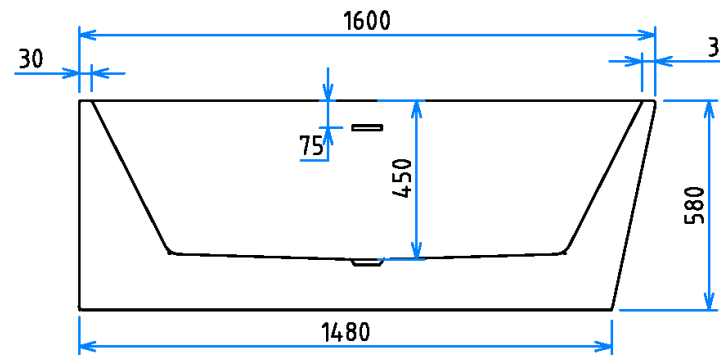

MADRID LEFT-HAND 160CM FREESTANDING BATH

Code: MAD1600WHLH

- Double-skin Sanity grade acrylic sheets
- Reinforced with High-quality fiberglass
- Durable, easy to clean and retains heat
- High Stability whilst being light in weight for installation.
- Adjustable self-supporting feet
- Designed for easy installation
- Drain and overflow assembly included
- Integrated overflow
- Includes Pop-up waste

Pop-Up Plug Waste Options

All dimensions stated are nominal sizes. Variations may occur during manufacturing, and care should be taken to check sizing before installation as measurements/drawing specifications are a guide only and subject to change without notice.