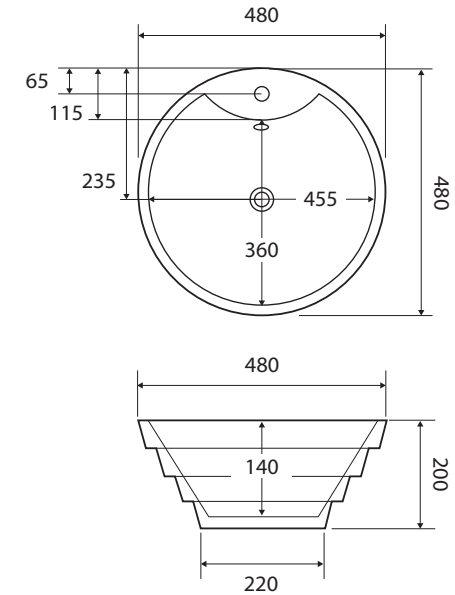

## ABOVE COUNTER BASIN

### Features

- Fully vitreous china
- Not suitable to have mirror installed directly behind basin (open on back side)
- One tap hole with overflow
- Requires 32 mm waste with overflow (not included)
- Designed for above counter installation only, Fienza is not liable for errors when installed semi-inset into counter top
- Capacity: 6 litres

While we aim to ensure specifications are correct at the time of publication, Fienza reserves the right to make modifications without prior notice. Physical colour may vary from image shown. All measurements are shown in millimetres. For ceramic products, please allow +/- 10 mm tolerance for manufacturing variance. Always use physical product measurements for mark-ups and roughing-in as the technical drawing may differ from actual product received.