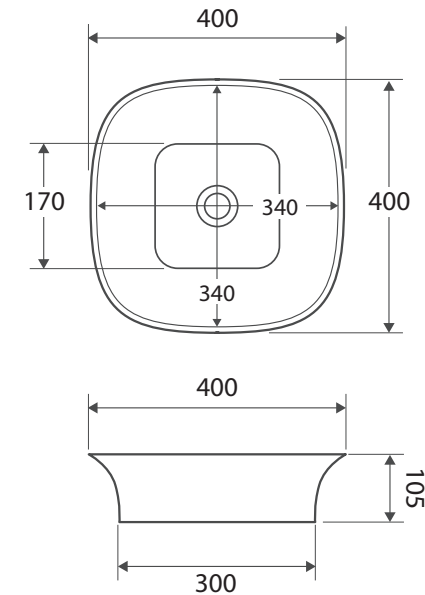

Chloe

ABOVE COUNTER BASIN

Features

- Fully vitreous china
- Glazed on the back side
- No tap hole or overflow
- Requires 32 mm waste without overflow (not included)
- Capacity: 6.5L

Available in

Gloss White
RB2245

While we aim to ensure specifications are correct at the time of publication, Fienza reserves the right to make modifications without prior notice. Physical colour may vary from image shown. All measurements are shown in millimetres. For ceramic products, please allow +/- 10 mm tolerance for manufacturing variance. Always use physical product measurements for mark-ups and roughing-in as the technical drawing may differ from actual product received.