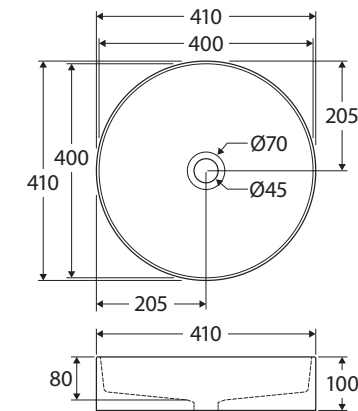

# Eleanor Round ABOVE COUNTER BASIN

## Features

- Fluted design
- Gloss white finish
- Fully vitreous china
- No tap hole or overflow
- Requires 32 mm waste without overflow (not included)
- Capacity: 7.5 litres

While we aim to ensure specifications are correct at the time of publication, Fienza reserves the right to make modifications without prior notice. Physical colour may vary from image shown. All measurements are shown in millimetres. For ceramic products, please allow +/- 10 mm tolerance for manufacturing variance. Always use physical product measurements for mark-ups and roughing-in as the technical drawing may differ from actual product received.