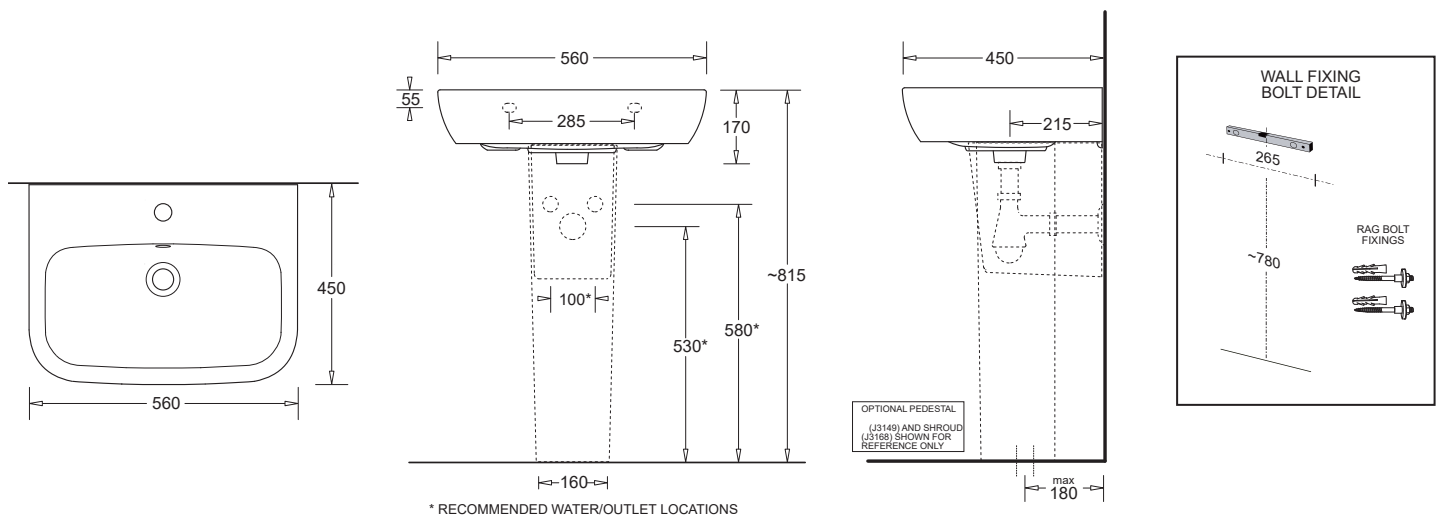

EMILIA 550

WALL BASIN
560 x 450mm

CODE: J3142.1.PW5

FEATURES

- Contemporary vitreous china wall basin
- Generous, wide soap platform area
- Standard overflow with chrome trim
- Available with 1 taphole
- 32mm waste outlet
- 7.2L bowl capacity

COMPONENTS

Emilia 550 wall basin	J3142.1
Overflow trim - chrome	X063
32mm pop-up waste	PW5
Wall installation kit (rag bolts)	X022

WARRANTY

Vitreous china 25 years replacement
-refer to T&Cs at www.johnsonsuiss.com.au

PRODUCT DIMENSIONS

TECHNICAL DATA SHEET

SUPERSEDES ALL PREVIOUS ISSUES

All dimensions are in millimetres and are subject to normal manufacturing variation.
As product development is ongoing BPA reserves the right to vary specifications without notice.
Bathroom Products Australia Pty Ltd ABN 87 079 297 617