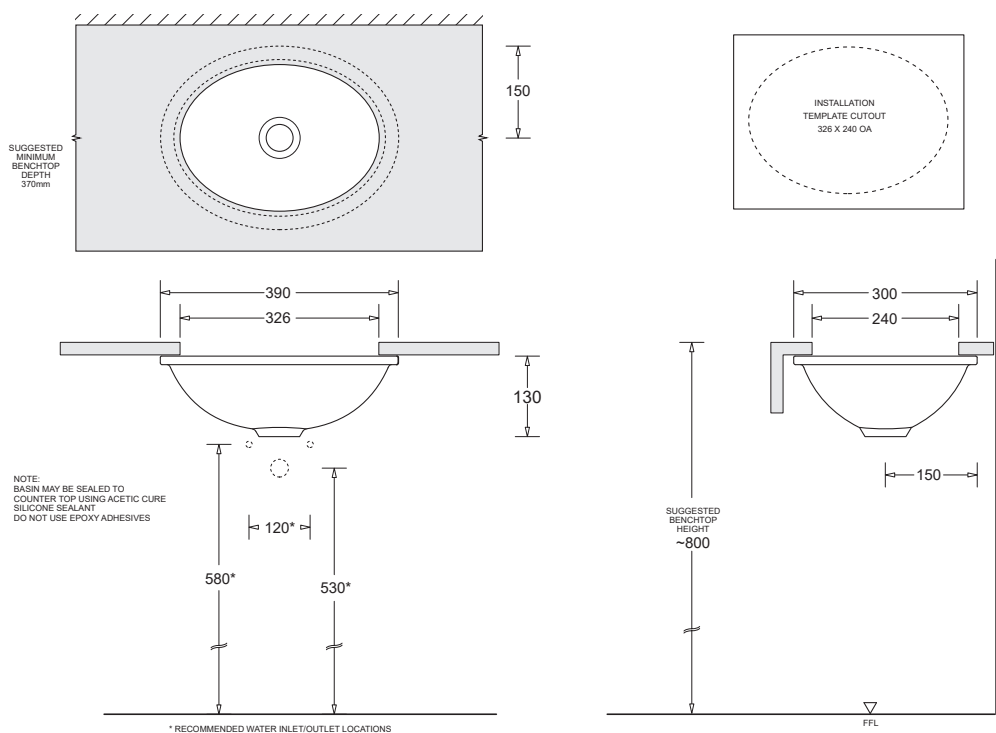

EMILIA

SMALL OVAL UNDER COUNTER BASIN

390 x 300mm

JohnsonSuisse
Bathroom Solutions

CODE: JBSE239.PW6

FEATURES

- Contemporary vitreous china vanity basin
- Compact, under counter mounting
- 32mm plug and waste
- 4.2L bowl capacity

COMPONENTS

Emilia small oval under counter basin	JBSE239
32mm Pop-up waste	PW6

WARRANTY

Vitreous china 25 years replacement
-refer to T&Cs at www.johnsonsuiss.com.au

PRODUCT DIMENSIONS

TECHNICAL DATA SHEET

SUPERSEDES ALL PREVIOUS ISSUES

All dimensions are in millimetres and are subject to normal manufacturing variation.
As product development is ongoing BPA reserves the right to vary specifications without notice.
Bathroom Products Australia Pty Ltd ABN 87 079 297 617
1023