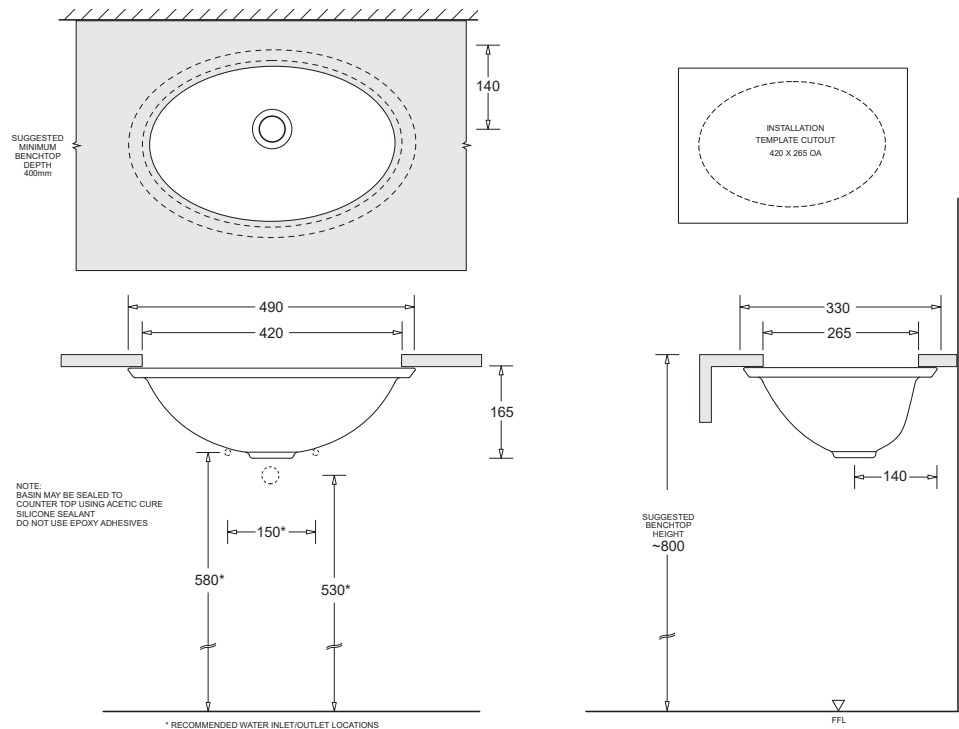

EMILIA

LARGE OVAL UNDER COUNTER BASIN 490 x 330mm

CODE: JBS251.PW6

FEATURES

- Contemporary vitreous china vanity basin
- Under counter mounting
- 32mm plug and waste
- 8.5L bowl capacity

COMPONENTS

Emilia large oval under counter basin	JBSE251
32mm Pop-up waste	PW6

WARRANTY

Vitreous china 25 years replacement
-refer to T&Cs at www.johnsonsuiss.com.au

PRODUCT DIMENSIONS

TECHNICAL DATA SHEET

SUPERSEDES ALL PREVIOUS ISSUES

All dimensions are in millimetres and are subject to normal manufacturing variation.
As product development is ongoing BPA reserves the right to vary specifications without notice.
Bathroom Products Australia Pty Ltd ABN 87 079 297 617
1023