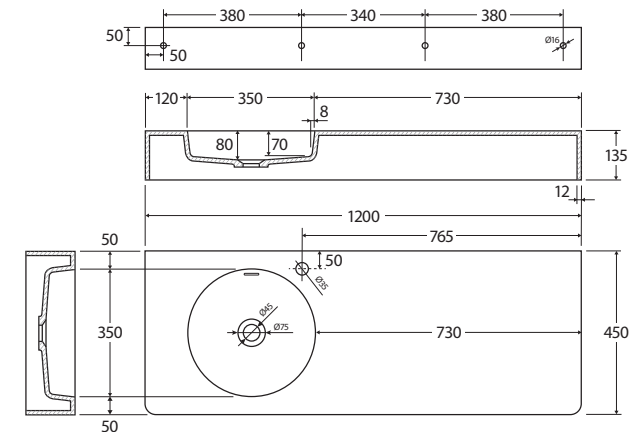

Encanto 1200

WALL-HUNG
SOLID SURFACE
BASIN, LEFT-
HAND BOWL

Features

- Cast stone solid surface matte white finish
- Available with or without overflow depending on model
- Requires 40mm waste (with or without overflow depending on model chosen; not included)
- Requires bottle trap (not included)
- Wall mounting bolts included

Available in

1 Tap Hole
With Overflow
CSB11-120L

No Tap Hole
With Overflow
CSB11-120L-0

1 Tap Hole
Without Overflow
CSB11-120LNO

No Tap Hole
Without Overflow
CSB11-120LNO-0

Cleaning & Care

- Wipe with a clean, soft cloth and mild soapy water or non-abrasive bathroom cleaner. Test in an inconspicuous area before cleaning the whole basin.
- Avoid placing hot objects, such as hair straighteners, on any surface as these will cause discolouration and marking.
- Spills of hair dye, after-shave lotion, nail polish and remover, aerosol spray and other harsh chemicals should be removed immediately to prevent damage and discolouration. Clean immediately with mild soapy water using a clean, soft cloth.
- Please find more information in the Care Guide for this product online at [fienza.com.au](https://www.fienza.com.au)

While we aim to ensure specifications are correct at the time of publication, Fienza reserves the right to make modifications without prior notice. Physical colour may vary from image shown. All measurements are shown in millimetres. For ceramic products, please allow +/- 10 mm tolerance for manufacturing variance. Always use physical product measurements for mark-ups and roughing-in as the technical drawing may differ from actual product received.