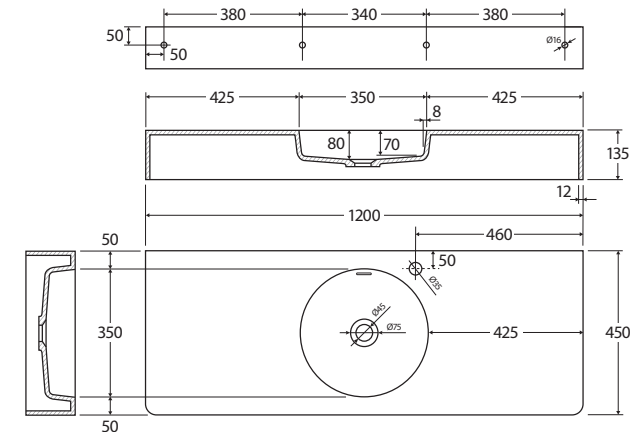

Encanto 1200

WALL-HUNG SOLID SURFACE BASIN, CENTRE BOWL

Features

- Cast stone solid surface matte white finish
- Available with or without overflow depending on model
- Requires 40mm waste (with or without overflow depending on model chosen; not included)
- Requires bottle trap (not included)
- Wall mounting bolts included

Available in

1 Tap Hole
With Overflow
CSB11-120

No Tap Hole
With Overflow
CSB11-120-0

1 Tap Hole
Without Overflow
CSB11-120NO

No Tap Hole
Without Overflow
CSB11-120NO-0

Cleaning & Care

- Wipe with a clean, soft cloth and mild soapy water or non-abrasive bathroom cleaner. Test in an inconspicuous area before cleaning the whole basin.
- Avoid placing hot objects, such as hair straighteners, on any surface as these will cause discolouration and marking.
- Spills of hair dye, after-shave lotion, nail polish and remover, aerosol spray and other harsh chemicals should be removed immediately to prevent damage and discolouration. Clean immediately with mild soapy water using a clean, soft cloth.
- Please find more information in the Care Guide for this product online at [fienza.com.au](https://www.fienza.com.au)

While we aim to ensure specifications are correct at the time of publication, Fienza reserves the right to make modifications without prior notice. Physical colour may vary from image shown. All measurements are shown in millimetres. For ceramic products, please allow +/- 10 mm tolerance for manufacturing variance. Always use physical product measurements for mark-ups and roughing-in as the technical drawing may differ from actual product received.