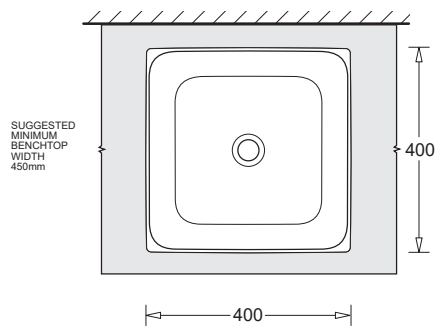

PRODUCT DIMENSIONS

TECHNICAL DATA SHEET

SUPERSEDES ALL PREVIOUS ISSUES

All dimensions are in millimetres and are subject to normal manufacturing variation.
As product development is ongoing BPA reserves the right to vary specifications without notice.
Bathroom Products Australia Pty Ltd ABN 87 079 297 617

JohnsonSuisse
Bathroom Solutions

2/97 Banksia St.,
Botany, NSW 2019
TEL: 1300 717 717

www.johnsonsuiss.com.au
0424