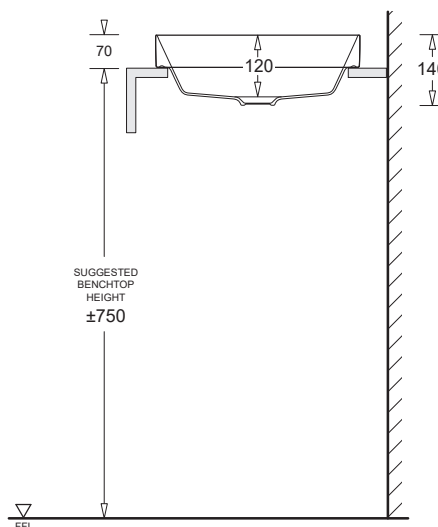

PRODUCT DIMENSIONS

TECHNICAL DATA SHEET

SUPERSEDES ALL PREVIOUS ISSUES

All dimensions are in millimetres and are subject to normal manufacturing variation.
As product development is ongoing BPA reserves the right to vary specifications without notice.
Bathroom Products Australia Pty Ltd ABN 87 079 297 617

JohnsonSuisse
Bathroom Solutions

2/97 Banksia St.,
Botany, NSW 2019
TEL: 1300 717 717

www.johnsonsuiss.com.au
0424