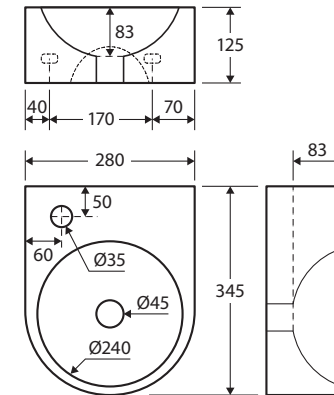

Junior WALL-HUNG BASIN

Features

- Vitreous china
- One tap hole
- Requires 32 mm overflow waste (not included)
- Chrome overflow ring and wall mounting bolts included
- Capacity: 1.1 litres

Available in

Gloss White
RB5008

While we aim to ensure specifications are correct at the time of publication, Fienza reserves the right to make modifications without prior notice. Physical colour may vary from image shown. All measurements are shown in millimetres. For ceramic products, please allow +/- 10 mm tolerance for manufacturing variance. Always use physical product measurements for mark-ups and roughing-in as the technical drawing may differ from actual product received.