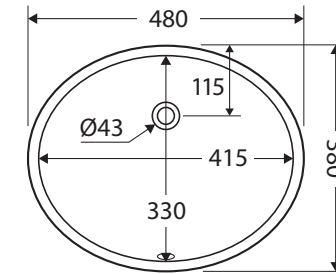

Karmen

UNDERMOUNTED BASIN

Features

- Fully vitreous china
- No tap hole
- Overflow at front of bowl
- Requires 32 mm waste with overflow (not included)
- Not suitable for use with 12 o'clock tap hole position
- Capacity: 9 litres

While we aim to ensure specifications are correct at the time of publication, Fienza reserves the right to make modifications without prior notice. Physical colour may vary from image shown. All measurements are shown in millimetres. For ceramic products, please allow +/- 10 mm tolerance for manufacturing variance. Always use physical product measurements for mark-ups and roughing-in as the technical drawing may differ from actual product received.