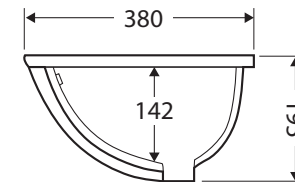

Karmen

UNDERMOUNTED BASIN

Features

- Fully vitreous china
- No tap hole
- Overflow at front of bowl
- Requires 32 mm waste with overflow (not included)
- Not suitable for use with 12 o'clock tap hole position
- Capacity: 9 litres

While we aim to ensure specifications are correct at the time of publication, Fienza reserves the right to make modifications without prior notice. Physical colour may vary from image shown. All measurements are shown in millimetres. For ceramic products, please allow +/- 10 mm tolerance for manufacturing variance. Always use physical product measurements for mark-ups and roughing-in as the technical drawing may differ from actual product received.