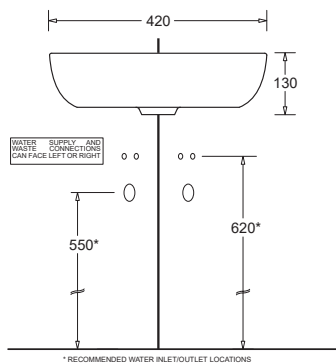

MILANO

COMPACT CORNER BASIN 300 x 300mm

CODE: MBSM830.1

FEATURES

- Contemporary vitreous china basin
- Compact size for bathrooms with limited space
- Single taphole for mixer tap
- 32mm waste
- 3.9L bowl capacity

COMPONENTS

| | |
|-------------------------------|-----------|
| Milano Compact Corner basin | MBSM830.1 |
| 32mm plug and waste - Plastic | PW2 |
| Installation kit (Rag bolts) | X022 |

WARRANTY

Vitreous china 25 years replacement
-refer to T&Cs at www.johnsonsisuisse.com.au

PRODUCT DIMENSIONS

TECHNICAL DATA SHEET

SUPERSEDES ALL PREVIOUS ISSUES

All dimensions are in millimetres and are subject to normal manufacturing variation.
As product development is ongoing BPA reserves the right to vary specifications without notice.
Bathroom Products Australia Pty Ltd ABN 87 079 297 617