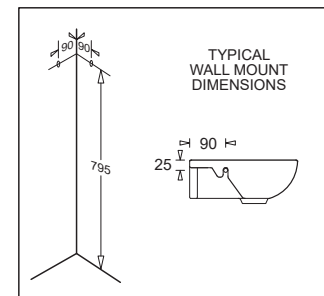

MILANO

COMPACT CORNER BASIN 300 x 300mm

CODE: MBSM830.1

FEATURES

- Contemporary vitreous china basin
- Compact size for bathrooms with limited space
- Single taphole for mixer tap
- 32mm waste
- 3.9L bowl capacity

COMPONENTS

| | |
|-------------------------------|-----------|
| Milano Compact Corner basin | MBSM830.1 |
| 32mm plug and waste - Plastic | PW2 |
| Installation kit (Rag bolts) | X022 |

WARRANTY

Vitreous china 25 years replacement
-refer to T&Cs at www.johnsonsisuisse.com.au

PRODUCT DIMENSIONS

TECHNICAL DATA SHEET

SUPERSEDES ALL PREVIOUS ISSUES

All dimensions are in millimetres and are subject to normal manufacturing variation.
As product development is ongoing BPA reserves the right to vary specifications without notice.
Bathroom Products Australia Pty Ltd ABN 87 079 297 617