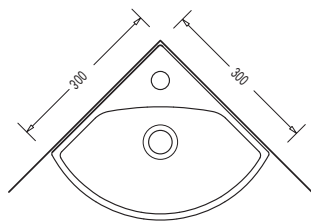

MILANO

COMPACT CORNER BASIN 300 x 300mm

CODE: MBSM830.1

FEATURES

- Contemporary vitreous china basin
- Compact size for bathrooms with limited space
- Single taphole for mixer tap
- 32mm waste
- 3.9L bowl capacity

COMPONENTS

| | |
|-------------------------------|-----------|
| Milano Compact Corner basin | MBSM830.1 |
| 32mm plug and waste - Plastic | PW2 |
| Installation kit (Rag bolts) | X022 |

WARRANTY

Vitreous china 25 years replacement
-refer to T&Cs at www.johnsonsisuisse.com.au

PRODUCT DIMENSIONS

TECHNICAL DATA SHEET

SUPERSEDES ALL PREVIOUS ISSUES

All dimensions are in millimetres and are subject to normal manufacturing variation.
As product development is ongoing BPA reserves the right to vary specifications without notice.
Bathroom Products Australia Pty Ltd ABN 87 079 297 617