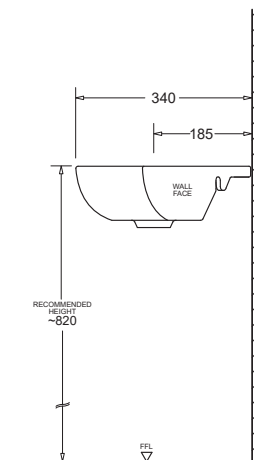

MILANO

COMPACT CORNER BASIN 300 x 300mm

CODE: MBSM830.1

FEATURES

- Contemporary vitreous china basin
- Compact size for bathrooms with limited space
- Single taphole for mixer tap
- 32mm waste
- 3.9L bowl capacity

COMPONENTS

| | |
|-------------------------------|-----------|
| Milano Compact Corner basin | MBSM830.1 |
| 32mm plug and waste - Plastic | PW2 |
| Installation kit (Rag bolts) | X022 |

WARRANTY

Vitreous china 25 years replacement
-refer to T&Cs at www.johnsonsisuisse.com.au

PRODUCT DIMENSIONS

TECHNICAL DATA SHEET

SUPERSEDES ALL PREVIOUS ISSUES

All dimensions are in millimetres and are subject to normal manufacturing variation.
As product development is ongoing BPA reserves the right to vary specifications without notice.
Bathroom Products Australia Pty Ltd ABN 87 079 297 617