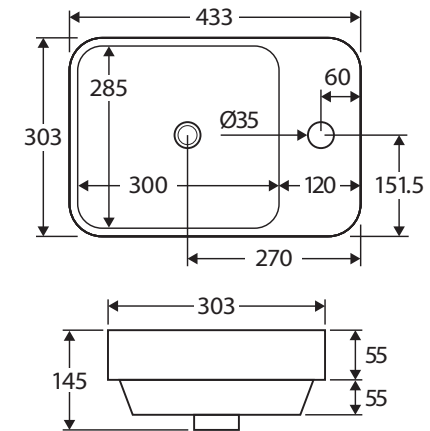

## SEMI-INSET BASIN

### Features

- Fully vitreous china
- One tap hole with overflow
- Chrome overflow ring included
- Requires 32mm waste with overflow (not included)
- Capacity: 4.5 litres

**Please note:** Due to the nature of ceramic as a material, small variations in size and shape do occur. Ensure that the measurements of the purchased basin are checked physically BEFORE cutting any counter-top. Specification drawings are a guide only. Fienza will not be held liable for any errors made by external parties when cutting counter-tops.

While we aim to ensure specifications are correct at the time of publication, Fienza reserves the right to make modifications without prior notice. Physical colour may vary from image shown. All measurements are shown in millimetres. For ceramic products, please allow +/- 10 mm tolerance for manufacturing variance. Always use physical product measurements for mark-ups and roughing-in as the technical drawing may differ from actual product received.