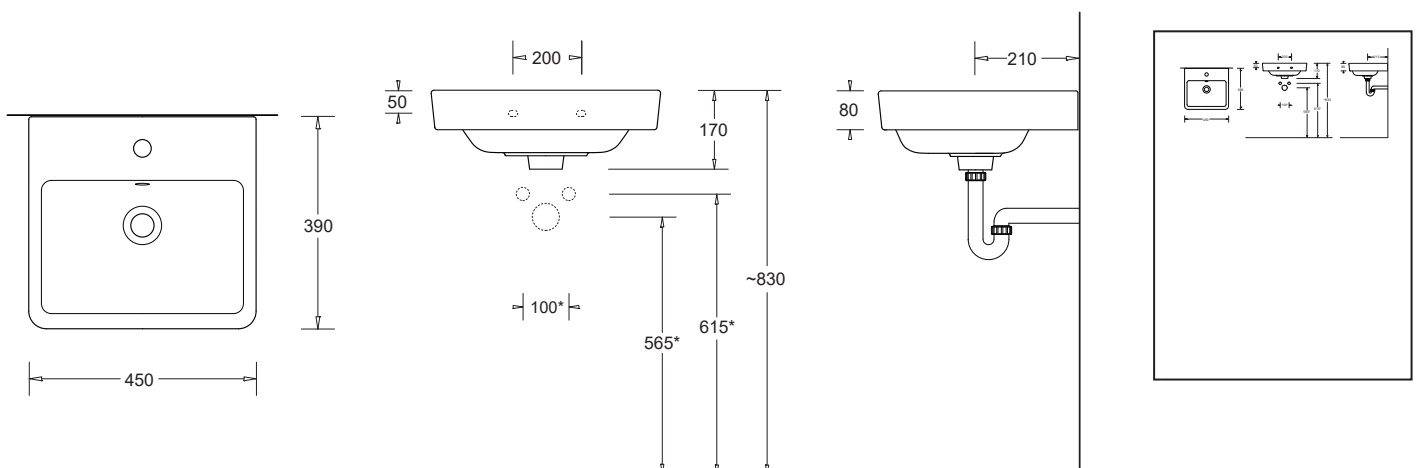

QUADO 450

WALL BASIN
450 x 390mm

CODE: J3160.0.PW5

FEATURES

- Contemporary rectangular ceramic wall basin
- Generous, wide soap platform area
- Standard overflow
- Available with 0 taphole
- 32mm waste outlet
- 4.0L bowl capacity

COMPONENTS

Quado 450 wall basin	J3140
32mm pop-up waste	PW5
Wall installation kit (rag bolts)	X022

WARRANTY

Vitreous china 25 years replacement
-refer to T&Cs at www.johnsonsuiss.com.au

PRODUCT DIMENSIONS

TECHNICAL DATA SHEET

SUPERSEDES ALL PREVIOUS ISSUES

All dimensions are in millimetres and are subject to normal manufacturing variation.
As product development is ongoing BPA reserves the right to vary specifications without notice.
Bathroom Products Australia Pty Ltd ABN 87 079 297 617