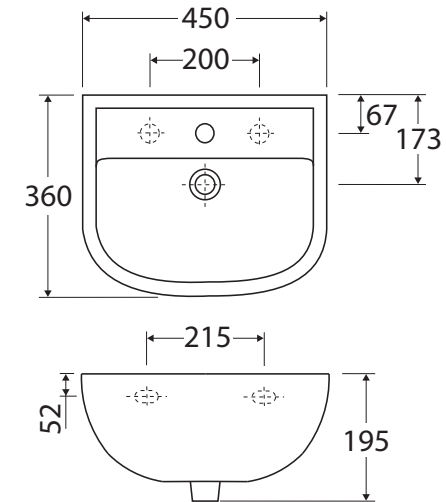

RAK Compact 450 WALL-HUNG BASIN

Features

- Gloss white finish
- Fully vitreous china
- Requires 32 mm waste with overflow (not included)
- Wall mounting bolts included
- Chrome overflow ring available separately: [OVERFLOW](#)

While we aim to ensure specifications are correct at the time of publication, Fienza reserves the right to make modifications without prior notice. Physical colour may vary from image shown. All measurements are shown in millimetres. For ceramic products, please allow +/- 10 mm tolerance for manufacturing variance. Always use physical product measurements for mark-ups and roughing-in as the technical drawing may differ from actual product received.