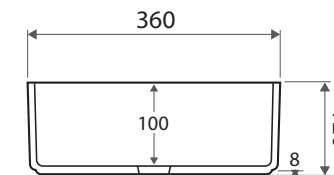

Reba

ABOVE COUNTER BASIN

Features

- Available in various colours and finishes
- Fully vitreous china
- No tap hole or overflow
- Requires 32 mm waste without overflow (not included)
- Capacity: 7 litres

Available in

While we aim to ensure specifications are correct at the time of publication, Fienza reserves the right to make modifications without prior notice. Physical colour may vary from image shown. All measurements are shown in millimetres. For ceramic products, please allow +/- 10 mm tolerance for manufacturing variance. Always use physical product measurements for mark-ups and roughing-in as the technical drawing may differ from actual product received.