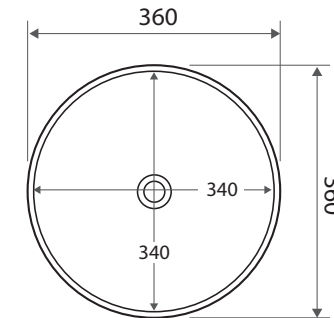

Reba

ABOVE COUNTER BASIN

Features

- Available in various colours and finishes
- Fully vitreous china
- No tap hole or overflow
- Requires 32 mm waste without overflow (not included)
- Capacity: 7 litres

Available in

While we aim to ensure specifications are correct at the time of publication, Fienza reserves the right to make modifications without prior notice. Physical colour may vary from image shown. All measurements are shown in millimetres. For ceramic products, please allow +/- 10 mm tolerance for manufacturing variance. Always use physical product measurements for mark-ups and roughing-in as the technical drawing may differ from actual product received.