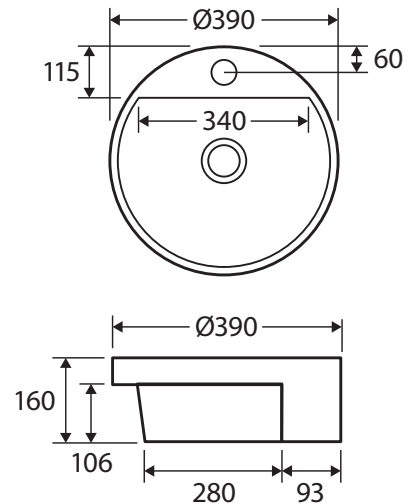

Reba

SEMI-RECESSED BASIN, WITH TAP HOLE

Features

- Fully vitreous china
- One tap hole with overflow
- Chrome overflow ring included
- Requires 32 mm waste with overflow (not included)

Please note: Due to the nature of ceramic as a material, small variations in size and shape do occur. Ensure that the measurements of the purchased basin are checked physically BEFORE cutting any counter-top. Specification drawings are a guide only. Fienza will not be held liable for any errors made by external parties when cutting counter-tops.

While we aim to ensure specifications are correct at the time of publication, Fienza reserves the right to make modifications without prior notice. Physical colour may vary from image shown. All measurements are shown in millimetres. For ceramic products, please allow +/- 10 mm tolerance for manufacturing variance. Always use physical product measurements for mark-ups and roughing-in as the technical drawing may differ from actual product received.