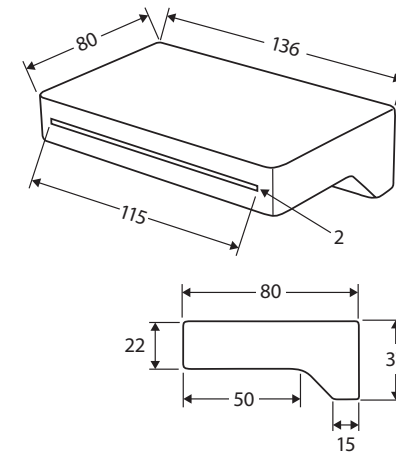

Forche

BATH OUTLET

Features

- Waterfall style
- Wall mounted, fixed position
- Push-fit installation
- Made from solid brass
- Female 1/2" BSPP inlet
- WELS rating not required

Available in

Electroplated
Chrome
SP8037

We aim to ensure that specifications are correct at the time of publication. All measurements are shown in millimetres. Always use measurements of actual product received for final specification as the technical drawing may contain differences. Due to printing limitations, physical colour may vary from the image shown. Fienza reserves the right to make modifications without prior notice.