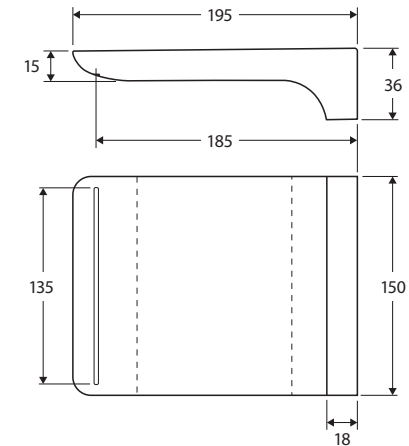

### Features

- Waterfall style
- Wall mounted, fixed position
- Fitted with aerator
- Push-fit installation
- Made from solid brass
- Female 1/2" BSPP inlet
- WELS rating not required

We aim to ensure that specifications are correct at the time of publication. All measurements are shown in millimetres. Always use measurements of actual product received for final specification as the technical drawing may contain differences. Due to printing limitations, physical colour may vary from the image shown. Fienza reserves the right to make modifications without prior notice.