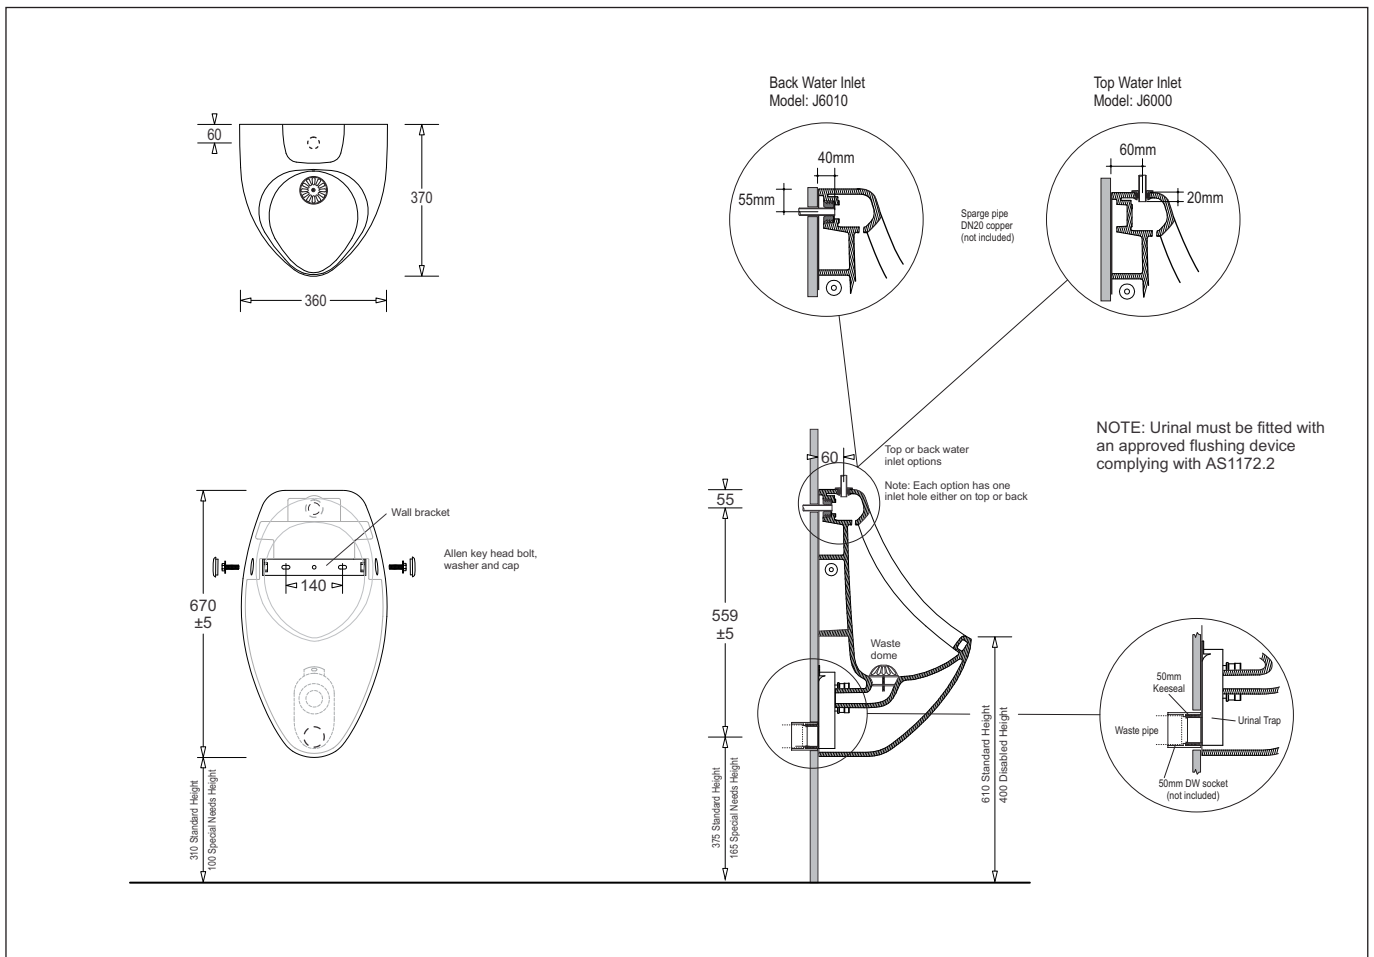

WaterMark

WMKT25602
AS/NZS 3982:1996

LIFE

WALL HUNG URINAL

- Attractive and Functional wall hung urinal
- Modern styling with simple easy-clean lines
- Easi-fix sturdy mounting bracket and fixings, with aesthetic covers
- Trap fitting included
- Water inlet options available - back or top entry
- Removable vandal proof Stainless Steel waste dome
- J6000 WELS 4 Star, 1.2L average flush U00430
- J6010 WELS 4 Star, 1.2L average flush U00428

Item	Description	Code
Urinal	Life Wall Hung Urinal - Top water entry	OR J6000
Urinal	Life Wall Hung Urinal - Back water entry	
Waste Dome	Life S/Steel Waste Dome - Anti-vandal	XJ600
Seal	Rubber seal - 19mm top water entry	OR XJ601
Seal	Rubber seal - 19mm back water entry	
Trap	Wall Mount Urinal Trap	XJ603
Seal	50mm Keeseal	X016
Wall Bracket	Life Wall Mount Urinal Bracket Kit	XJ604
Plugs	Life Urinal Bolt Cover Cap (Set of 2)	XJ605
Template	Life Urinal Template	XJ606

Optional

Flush System	Electronic, Smart Demand sensor flushing system	J6200
Cistern	Wall Mounted, Pull-Chain cistern	RG21015PC

All dimensions are in millimetres and are subject to normal manufacturing variation of +/- 3mm on all surfaces unless otherwise specified.
As product development is ongoing BPA reserves the right to vary specifications without notice.