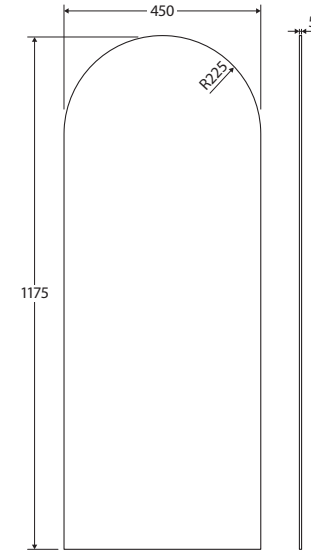

Arch Mirror

450 x 1175 MM

Features

- Can be installed for AS1428.1:2021 Accessible Compliance
- Polished pencil edge
- 5 mm thick glass
- Copper-free to prevent corrosion
- Glue-on installation

Available in

Pencil Edge
PEM45117A

Cleaning & Care

For best results, clean mirrors with a combination of 30% methylated spirits to 70% water and a soft, non-abrasive cloth designed for use on glass surfaces.

We aim to ensure that specifications are correct at the time of publication. All measurements are shown in millimetres. Always use measurements of actual product received for final specification as the technical drawing may contain differences. Due to printing limitations, physical colour may vary from the image shown. Fienza reserves the right to make modifications without prior notice.