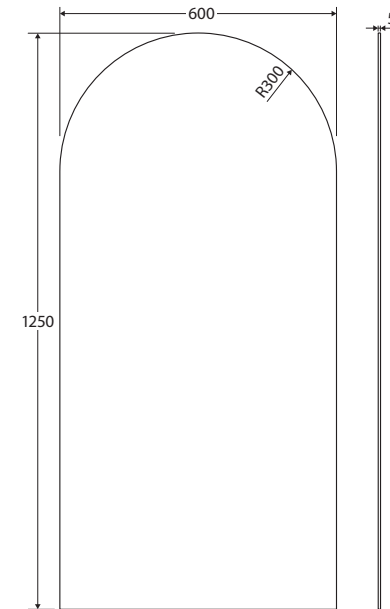

Arch Mirror

600 x 1250 MM

Features

- Can be installed for AS1428.1:2021 Accessible Compliance
- Polished pencil edge
- 5 mm thick glass
- Copper-free to prevent corrosion
- Glue-on installation

Available in

Pencil Edge
PEM60125A

Cleaning & Care

For best results, clean mirrors with a combination of 30% methylated spirits to 70% water and a soft, non-abrasive cloth designed for use on glass surfaces.

We aim to ensure that specifications are correct at the time of publication. All measurements are shown in millimetres. Always use measurements of actual product received for final specification as the technical drawing may contain differences. Due to printing limitations, physical colour may vary from the image shown. Fienza reserves the right to make modifications without prior notice.