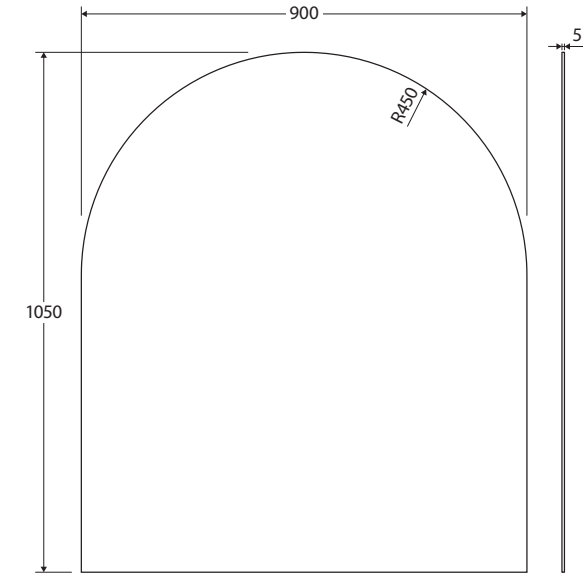

Arch Mirror

900 x 1050 MM

Features

- Polished pencil edge
- 5 mm thick glass
- Copper free to prevent corrosion
- Glue-on installation

Available in

Pencil Edge
PEM900A

Cleaning & Care

For best results, clean mirrors with a combination of 30% methylated spirits to 70% water and a soft, non-abrasive cloth designed for use on glass surfaces.

While we aim to ensure specifications are correct at the time of publication, Fienza reserves the right to make modifications without prior notice. Physical colour may vary from image shown. All measurements are shown in millimetres. Always use physical product measurements for mark-ups and roughing-in as the technical drawing may differ from actual product received.