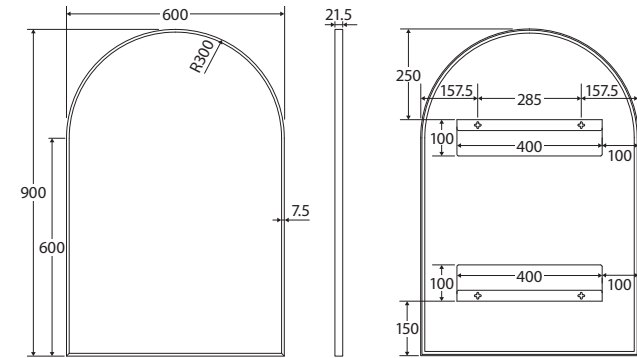

Arch

FRAMED MIRROR

600 x 900 MM

Features

- 5 mm thick glass mirror
- Aluminium frame – powder-coated matte black, anodised urban brass and brushed copper finishes
- Can be mounted in any direction using pre-attached, non-removable brackets
- Copper-free mirror to prevent corrosion
- Rust-resistant
- Includes wall mounting screws and plugs

Available in

Cleaning & Care

Glass Mirror:

For best results, clean mirrors with a combination of 30% methylated spirits to 70% water and a soft, non-abrasive cloth designed for use on glass surfaces.

Frame:

- Regularly clean with mild soapy water using a microfibre cloth.
- In highly polluted or coastal locations, we recommend cleaning 2-3 times per week.
- Do not use harsh detergents, bleach, cream cleaners or citrus based cleaners. These substances are abrasive and will damage the surface.
- Do not use undue pressure and wipe in one direction only.

We aim to ensure that specifications are correct at the time of publication. All measurements are shown in millimetres. Always use measurements of actual product received for final specification as the technical drawing may contain differences. Due to printing limitations, physical colour may vary from the image shown. Fienza reserves the right to make modifications without prior notice.