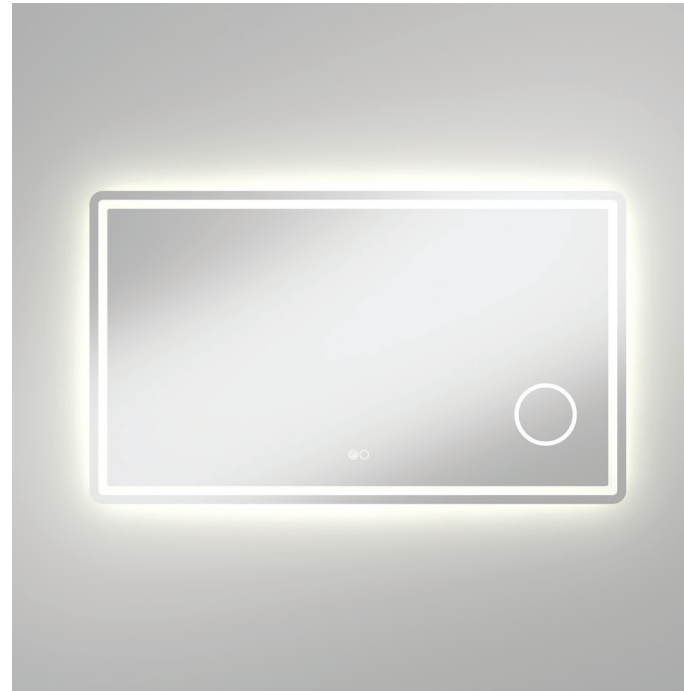

# Deejay LED MIRROR 1200MM

## Features

- Built-in circular magnifying mirror with 3x magnification
- Adjustable colour temperature (6000, 4000 or 3000K)
- Built-in demister
- Illuminating touch sensors for light and demister
- 5 mm thick glass mirror with inset illuminated border
- Copper free – reduces corrosion and is better for the environment
- Includes wall mounting screws and anchor plugs
- 220-240V AC 50/60Hz
- IP44 rating
- SAA approved

## Available in

1200W x 700H mm

**LED04-120**

Adjustable Colour Temperature