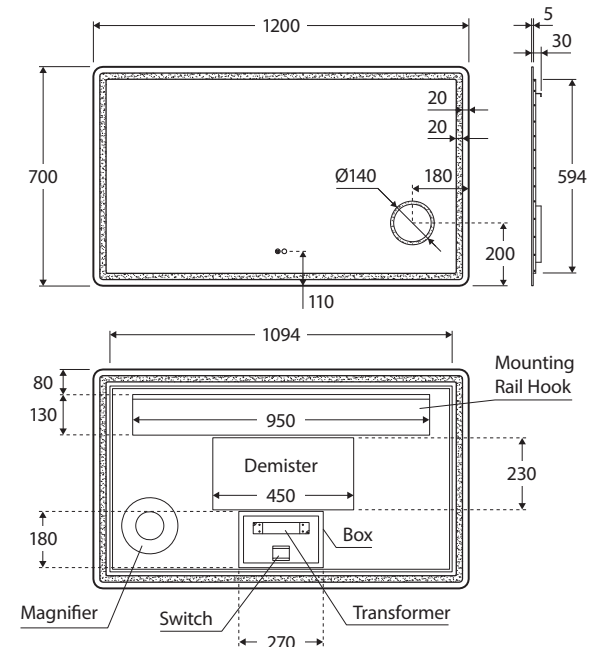

# Deejay LED MIRROR 1200MM

## Features

- Built-in circular magnifying mirror with 3x magnification
- Adjustable colour temperature (6000, 4000 or 3000K)
- Built-in demister
- Illuminating touch sensors for light and demister
- 5 mm thick glass mirror with inset illuminated border
- Copper free – reduces corrosion and is better for the environment
- Includes wall mounting screws and anchor plugs
- 220-240V AC 50/60Hz
- IP44 rating
- SAA approved

## Available in

1200W x 700H mm

**LED04-120**

Adjustable Colour Temperature