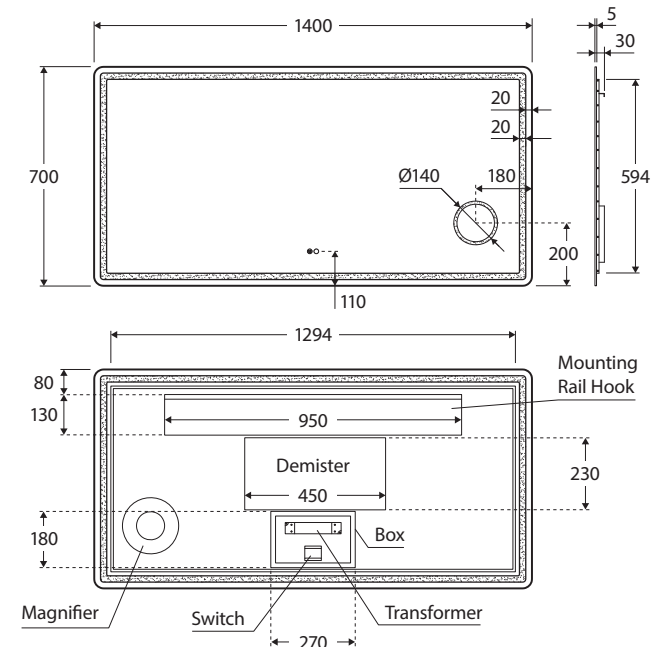

# Deejay LED MIRROR 1400MM

## Features

- Built-in circular magnifying mirror with 3x magnification
- Adjustable colour temperature (6000, 4000 or 3000K)
- Built-in demister
- Illuminating touch sensors for light and demister
- 5 mm thick glass mirror with inset illuminated border
- Copper free – reduces corrosion and is better for the environment
- Includes wall mounting screws and anchor plugs
- 220-240V AC 50/60Hz
- IP44 rating
- SAA approved

## Available in

1400W x 700H mm

**LED04-140**

Adjustable Colour Temperature