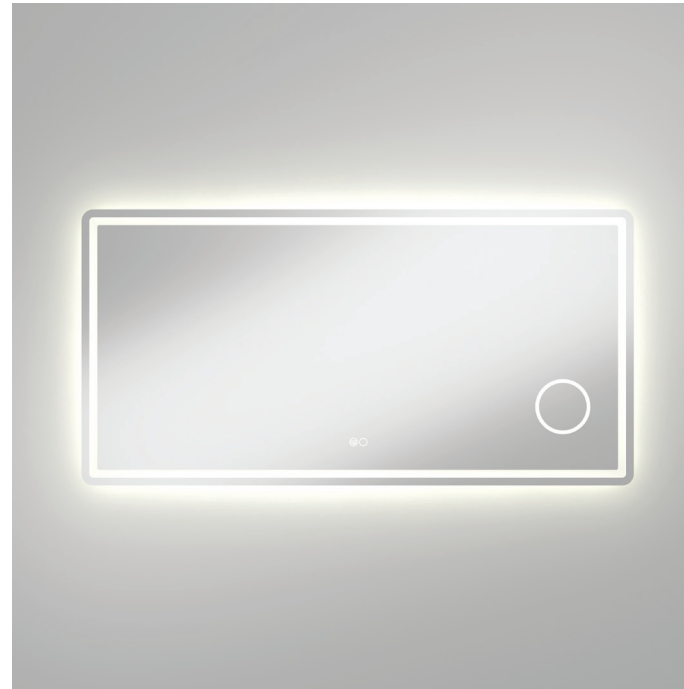

# Deejay LED MIRROR 1400MM

## Features

- Built-in circular magnifying mirror with 3x magnification
- Adjustable colour temperature (6000, 4000 or 3000K)
- Built-in demister
- Illuminating touch sensors for light and demister
- 5 mm thick glass mirror with inset illuminated border
- Copper free – reduces corrosion and is better for the environment
- Includes wall mounting screws and anchor plugs
- 220-240V AC 50/60Hz
- IP44 rating
- SAA approved

## Available in

1400W x 700H mm

**LED04-140**

Adjustable Colour Temperature