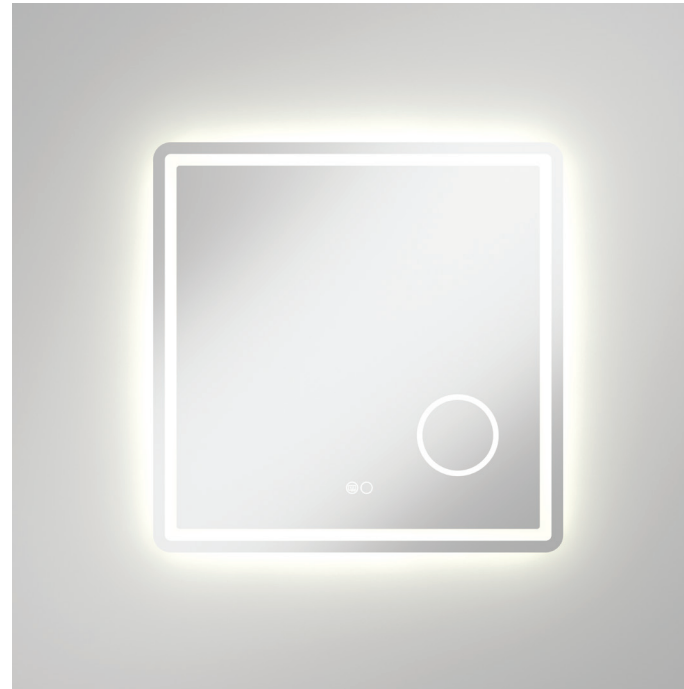

Deejay LED MIRROR 700MM

Features

- Built-in circular magnifying mirror with 3x magnification
- Adjustable colour temperature (6000, 4000 or 3000K)
- Built-in demister
- Illuminating touch sensors for light and demister
- 5 mm thick glass mirror with inset illuminated border
- Copper free – reduces corrosion and is better for the environment
- Includes wall mounting screws and anchor plugs
- 220-240V AC 50/60Hz
- IP44 rating
- SAA approved

Available in

700W x 700H mm

LED04-70

Adjustable Colour Temperature

Cleaning & Care

For best results, clean mirrors with a combination of 30% methylated spirits to 70% water and a soft, non-abrasive cloth designed for use on glass surfaces.