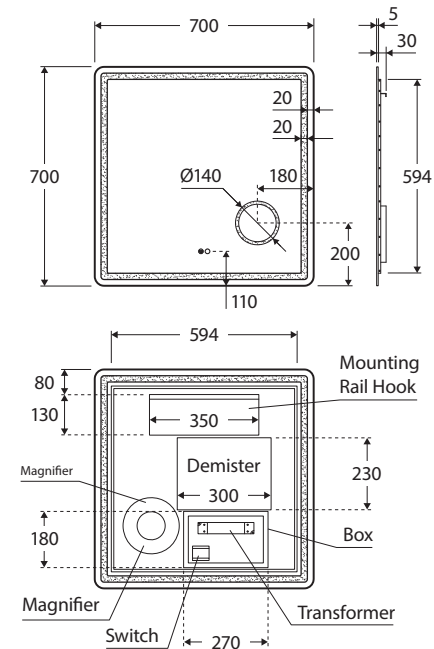

Deejay LED MIRROR 700MM

Features

- Built-in circular magnifying mirror with 3x magnification
- Adjustable colour temperature (6000, 4000 or 3000K)
- Built-in demister
- Illuminating touch sensors for light and demister
- 5 mm thick glass mirror with inset illuminated border
- Copper free – reduces corrosion and is better for the environment
- Includes wall mounting screws and anchor plugs
- 220-240V AC 50/60Hz
- IP44 rating
- SAA approved

Installation

Mirror must be installed by a licensed electrician in accordance with local regulations.

While we aim to ensure specifications are correct at the time of publication, Fienza reserves the right to make modifications without prior notice. Physical colour may vary from image shown. All measurements are shown in millimetres. Always use physical product measurements for mark-ups and roughing-in as the technical drawing may differ from actual product received.