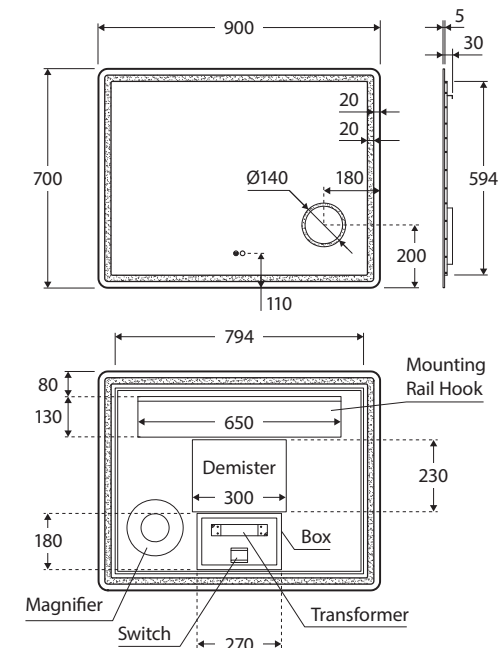

Deejay LED MIRROR 900MM

Features

- Built-in circular magnifying mirror with 3x magnification
- Adjustable colour temperature (6000, 4000 or 3000K)
- Built-in demister
- Illuminating touch sensors for light and demister
- 5 mm thick glass mirror with inset illuminated border
- Copper free – reduces corrosion and is better for the environment
- Includes wall mounting screws and anchor plugs
- 220-240V AC 50/60Hz
- IP44 rating
- SAA approved

Installation

Mirror must be installed by a licensed electrician in accordance with local regulations.

While we aim to ensure specifications are correct at the time of publication, Fienza reserves the right to make modifications without prior notice. Physical colour may vary from image shown. All measurements are shown in millimetres. Always use physical product measurements for mark-ups and roughing-in as the technical drawing may differ from actual product received.