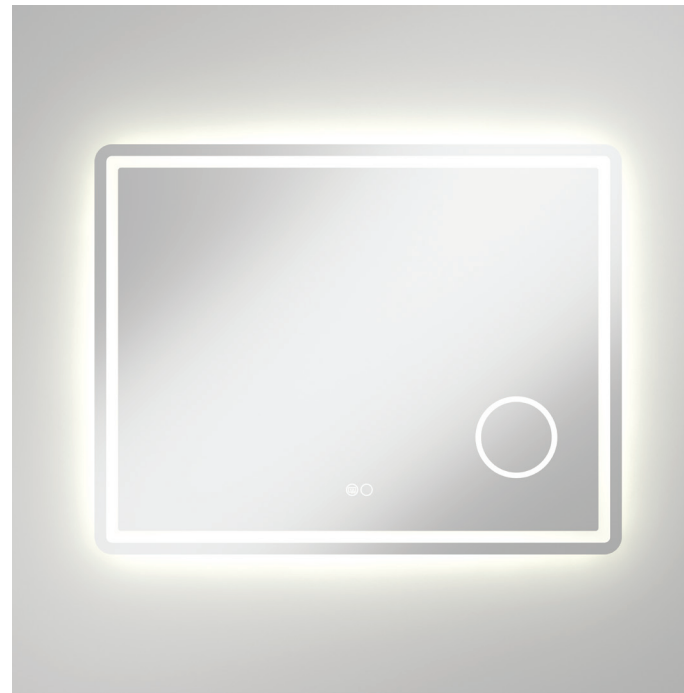

Deejay LED MIRROR 900MM

Features

- Built-in circular magnifying mirror with 3x magnification
- Adjustable colour temperature (6000, 4000 or 3000K)
- Built-in demister
- Illuminating touch sensors for light and demister
- 5 mm thick glass mirror with inset illuminated border
- Copper free – reduces corrosion and is better for the environment
- Includes wall mounting screws and anchor plugs
- 220-240V AC 50/60Hz
- IP44 rating
- SAA approved

Available in

900W x 700H mm

LED04-90

Adjustable Colour Temperature

Cleaning & Care

For best results, clean mirrors with a combination of 30% methylated spirits to 70% water and a soft, non-abrasive cloth designed for use on glass surfaces.