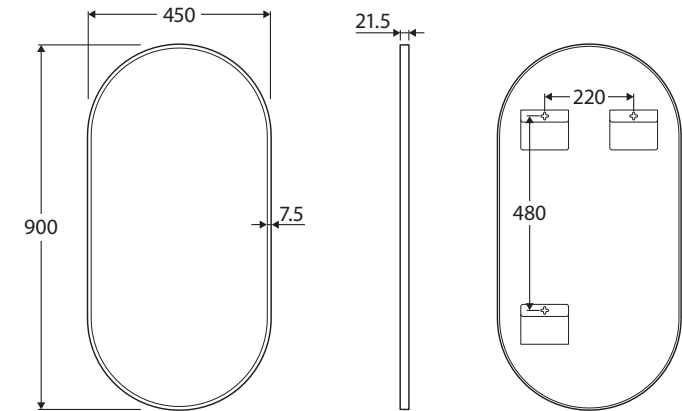

Empire

FRAMED MIRROR

450 x 900 MM

Features

- 5 mm thick glass mirror
- Aluminium frame – powder-coated matte white, matte black, anodised urban brass and brushed copper finishes
- Can be mounted in portrait or landscape orientation using pre-attached, non-removable brackets
- Copper-free mirror to prevent corrosion
- Rust-resistant
- Includes wall mounting screws and plugs

We aim to ensure that specifications are correct at the time of publication. All measurements are shown in millimetres. Always use measurements of actual product received for final specification as the technical drawing may contain differences. Due to printing limitations, physical colour may vary from the image shown. Fienza reserves the right to make modifications without prior notice.