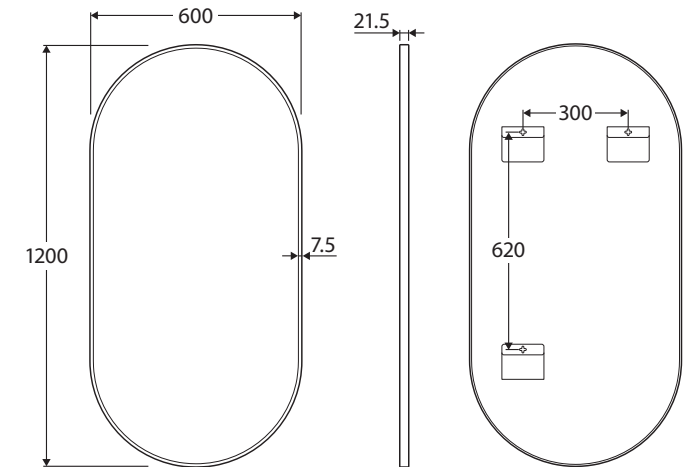

## FRAMED MIRROR

600 x 1200 MM

### Features

- 5 mm thick glass mirror
- Aluminium frame – powder-coated matte white, matte black and anodised urban brass finishes
- Can be mounted in portrait or landscape orientation using pre-attached, non-removable brackets
- Copper-free – reduces corrosion and is better for the environment
- Rust-resistant
- Includes wall mounting screws and plugs