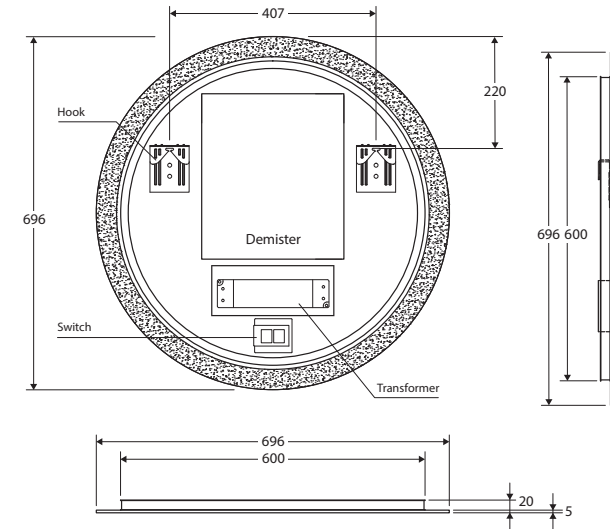

Kaya® LED MIRROR

Features

- 5 mm thick pencil edge mirror with frosted glass frame
- Illuminating on/off touch sensor
- Built-in demister
- Cool white colour temperature (4000K)
- Two wall mounting hooks
- 220-240V AC 50/60Hz
- IP44 rating
- SAA approved
- LED module: 17W, Demister: 16W

Available in

696W x 696H mm

LED696

Cleaning & Care

For best results, clean mirrors with a combination of 30% methylated spirits to 70% water and a soft, non-abrasive cloth designed for use on glass surfaces.

Installation

Mirror must be installed by a licensed electrician in accordance with local regulations.

While we aim to ensure specifications are correct at the time of publication, Fienza reserves the right to make modifications without prior notice. Physical colour may vary from image shown. All measurements are shown in millimetres. Always use physical product measurements for mark-ups and roughing-in as the technical drawing may differ from actual product received.