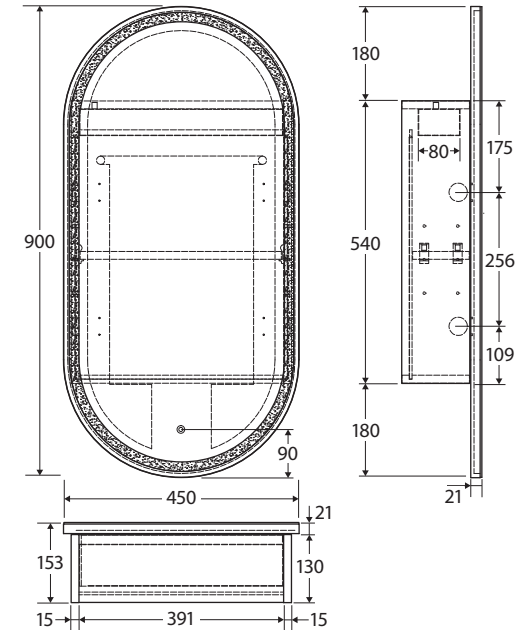

# Pill LED Mirror Cabinet 450 X 900MM

## Features

- Adjustable colour temperature (6000, 4000, 3000K)
- Built-in demister
- Illuminating touch sensor for light and demister
- Internal 250V powerpoint for grooming and shaving products
- 3mm thick glass mirror with frosted lighting
- Mirror treated with resin emulsion paint to protect against corrosion
- Soft close door with heavy duty full swing hinges
- Reversible design for left or right-hand door hinge (Cabinet can be rotated 180 degrees)
- Can be semi-recessed into wall
- One adjustable internal board shelf
- Strong 15mm thick backing board
- Wall mounting screws included
- 220-240V AC 50/60Hz with plug – (licensed electrician required for hardwired installation)
- IP44 rating

We aim to ensure that specifications are correct at the time of publication. All measurements are shown in millimetres. For MDF cabinetry, please allow +/- 5 mm tolerance per 1000 mm for manufacturing variance in straightness. Always use measurements of actual product received for final specification as the technical drawing may contain differences. Due to printing limitations, physical colour may vary from the image shown. Fienza reserves the right to make modifications without prior notice.