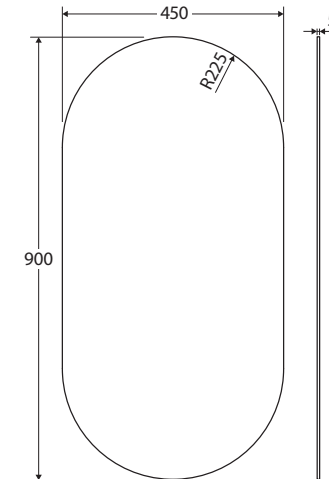

Pill Mirror

450 x 900 MM

Features

- Polished pencil edge
- 5 mm thick glass
- Copper-free to prevent corrosion
- Glue-on installation

Available in

Pencil Edge
PEM450P

Cleaning & Care

For best results, clean mirrors with a combination of 30% methylated spirits to 70% water and a soft, non-abrasive cloth designed for use on glass surfaces.

We aim to ensure that specifications are correct at the time of publication. All measurements are shown in millimetres. Always use measurements of actual product received for final specification as the technical drawing may contain differences. Due to printing limitations, physical colour may vary from the image shown. Fienza reserves the right to make modifications without prior notice.