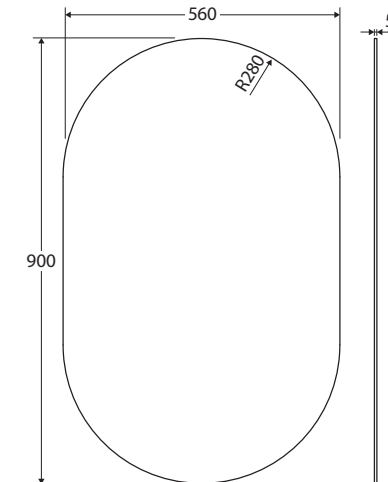

Pill Mirror

560 x 900 MM

Features

- Polished pencil edge
- 5 mm thick glass
- Copper-free to prevent corrosion
- Glue-on installation

Available in

Pencil Edge
PEM560P

Cleaning & Care

For best results, clean mirrors with a combination of 30% methylated spirits to 70% water and a soft, non-abrasive cloth designed for use on glass surfaces.

We aim to ensure that specifications are correct at the time of publication. All measurements are shown in millimetres. Always use measurements of actual product received for final specification as the technical drawing may contain differences. Due to printing limitations, physical colour may vary from the image shown. Fienza reserves the right to make modifications without prior notice.