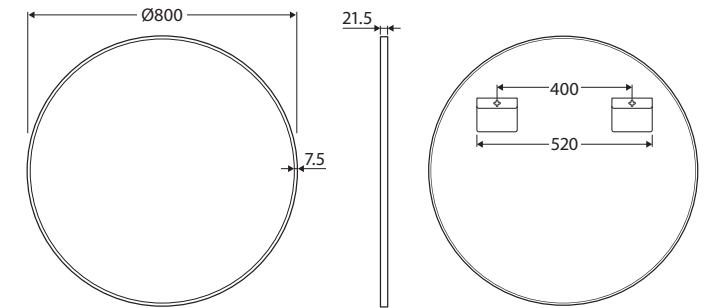

Reba

FRAMED MIRROR

800 MM

Features

- 5 mm thick glass mirror
- Aluminium frame – powder-coated matte white, matte black, anodised urban brass and brushed copper finishes
- Copper-free mirror to prevent corrosion
- Rust-resistant
- Includes wall mounting screws and plugs

We aim to ensure that specifications are correct at the time of publication. All measurements are shown in millimetres. Always use measurements of actual product received for final specification as the technical drawing may contain differences. Due to printing limitations, physical colour may vary from the image shown. Fienza reserves the right to make modifications without prior notice.